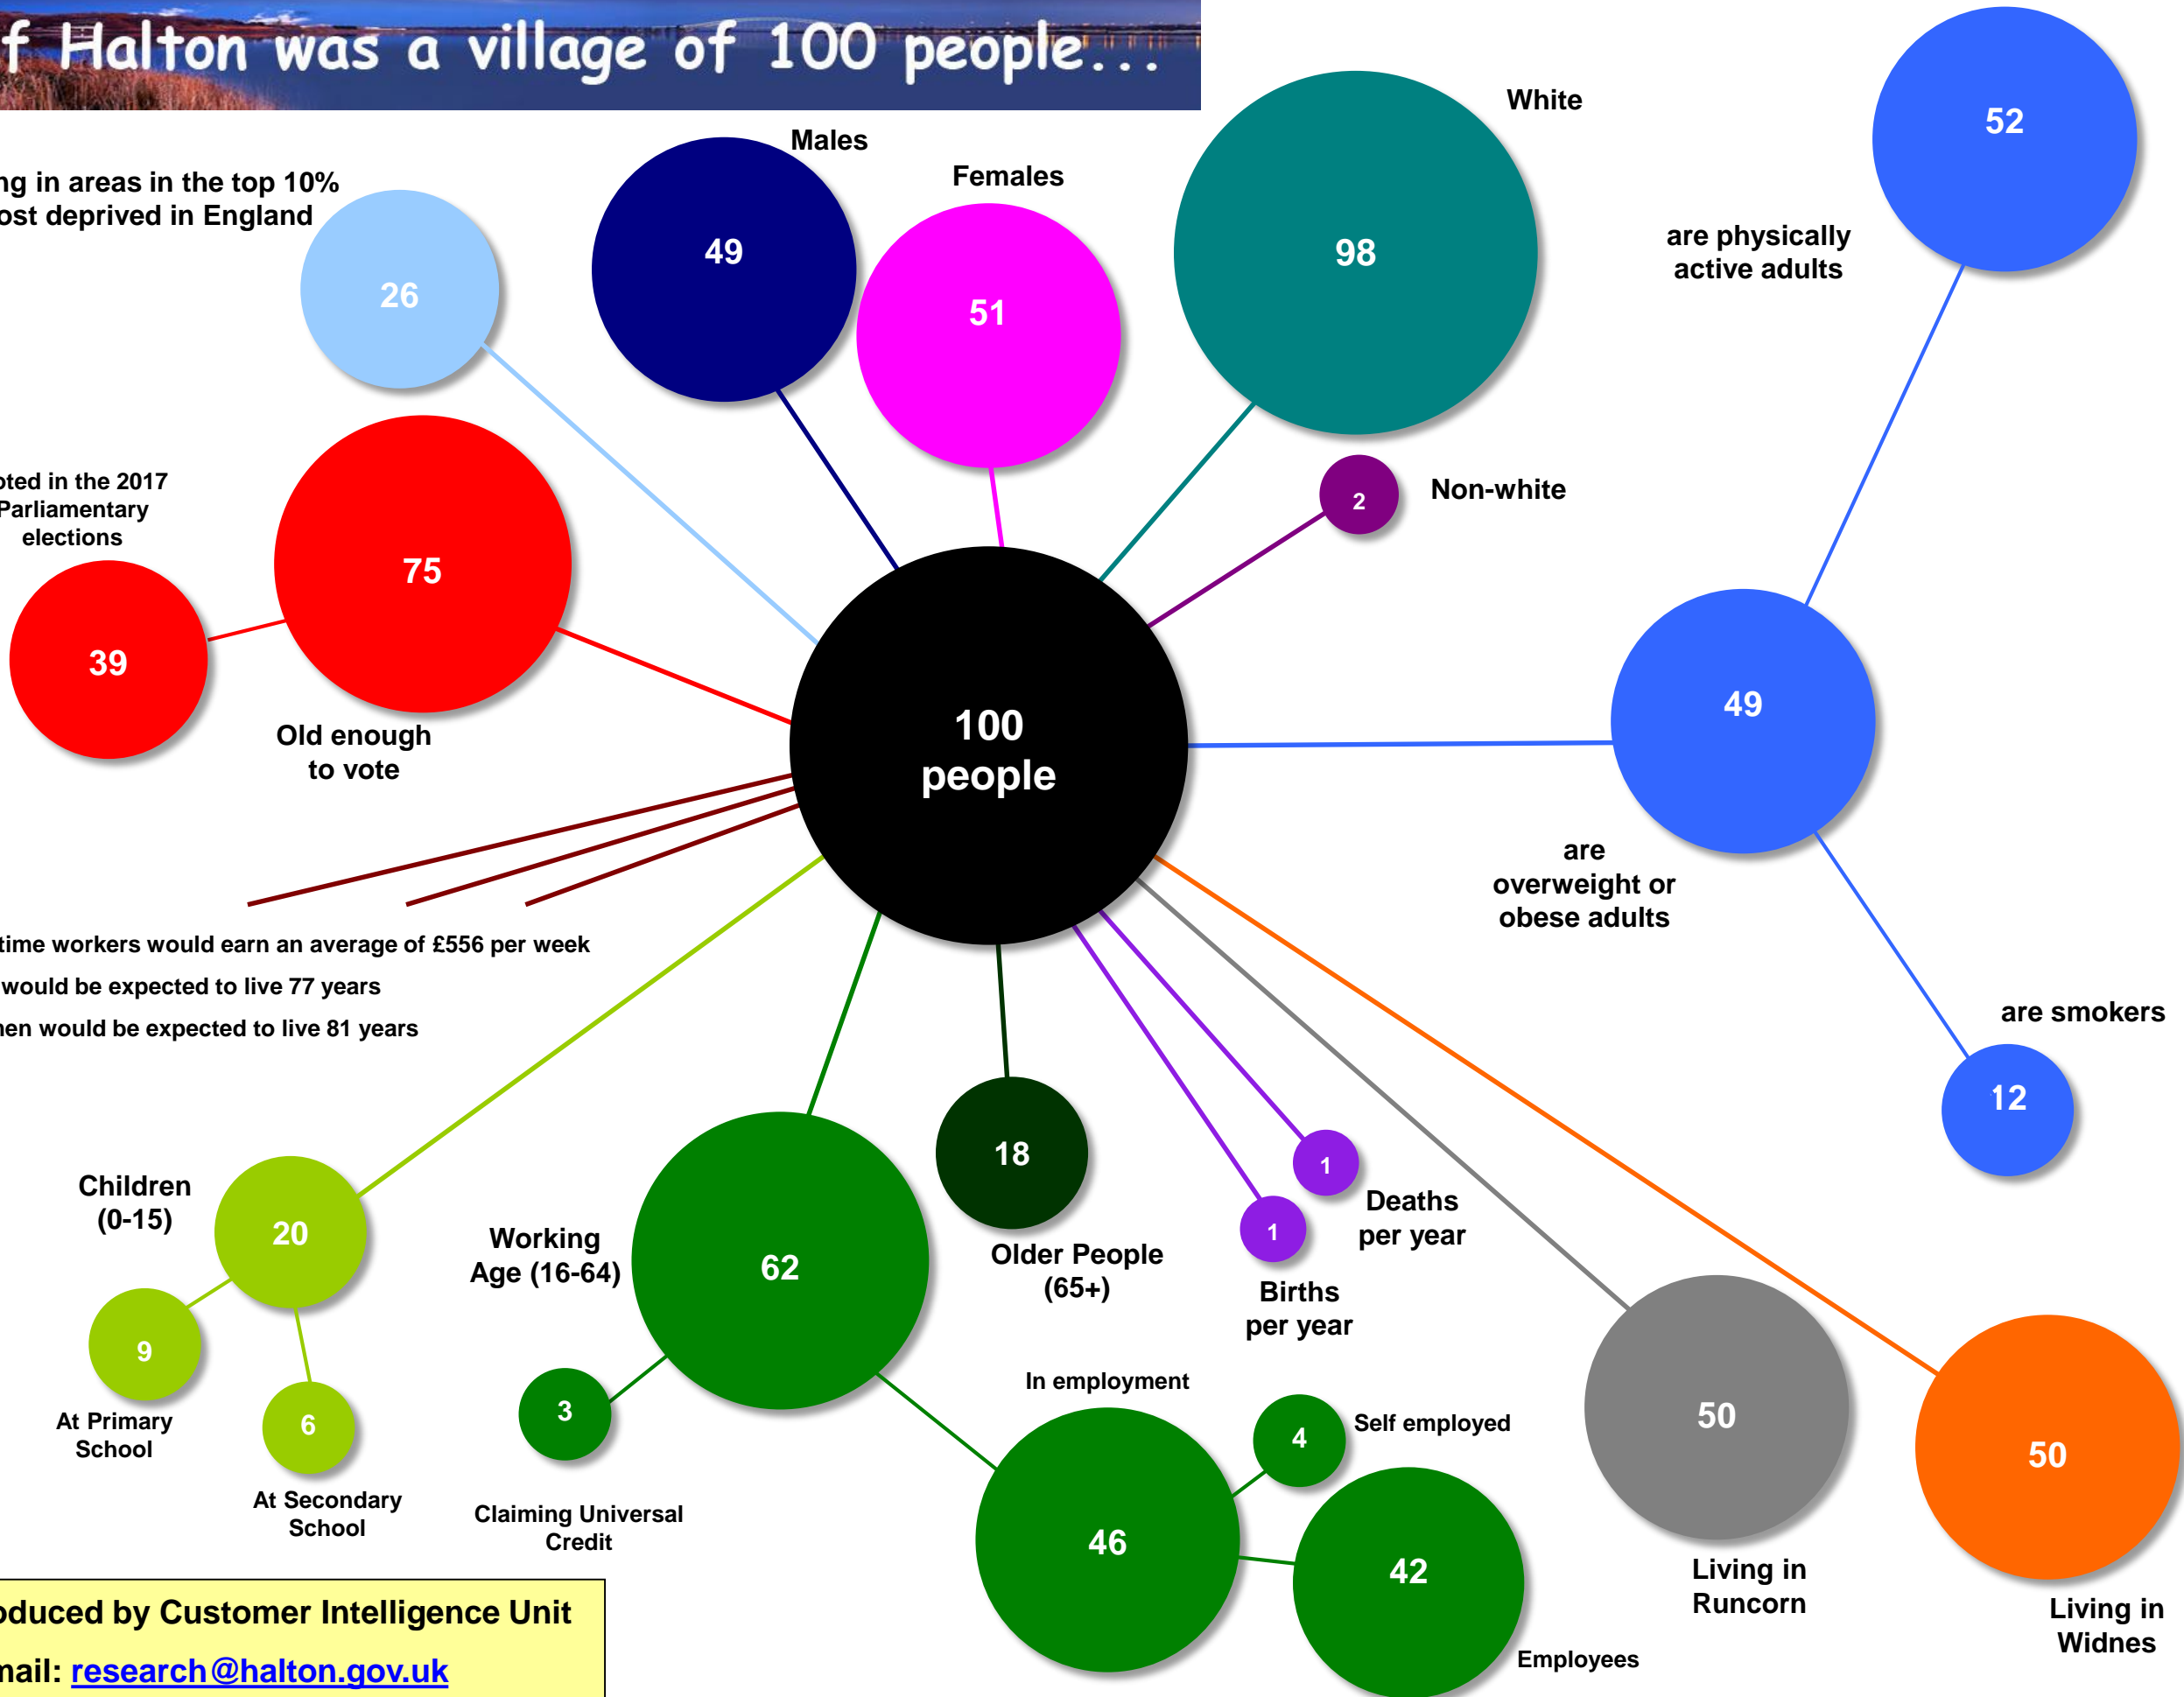

If Halton was a village of 100 people...

Living in areas in the top 10% most deprived in England

Voted in the 2017 Parliamentary elections

- Full-time workers would earn an average of £556 per week
- Men would be expected to live 77 years
- Women would be expected to live 81 years