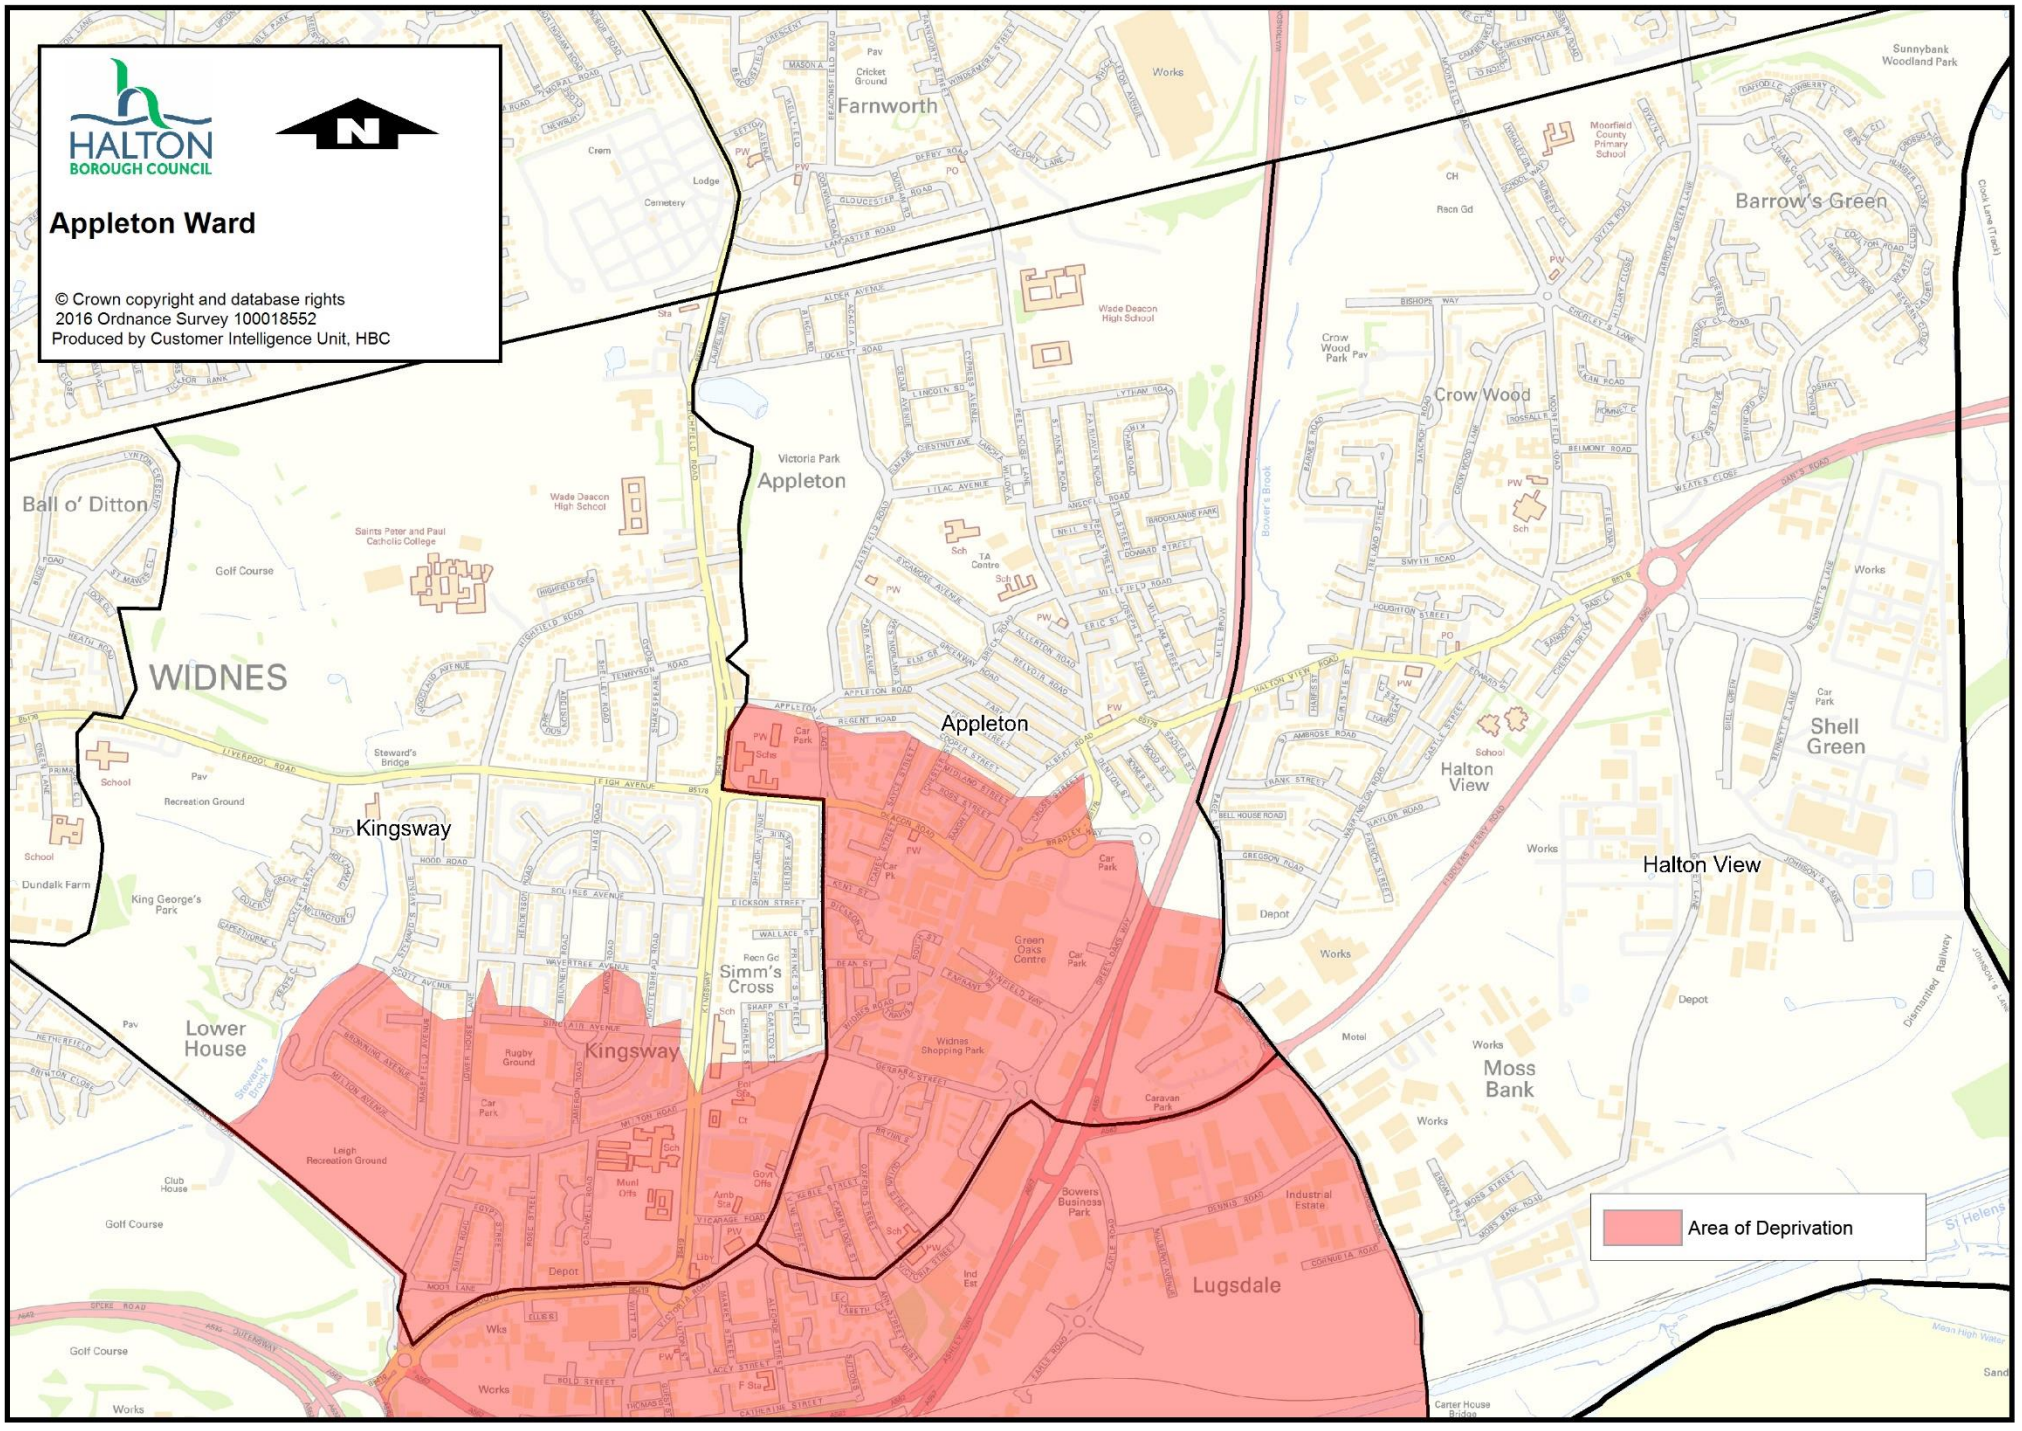

 rank out of 21 Halton wards. Ha=Halton. NW= North West. En= England

# Appleton Ward

© Crown copyright and database rights  
2016 Ordnance Survey 100018552  
Produced by Customer Intelligence Unit, HBC

Area of Deprivation