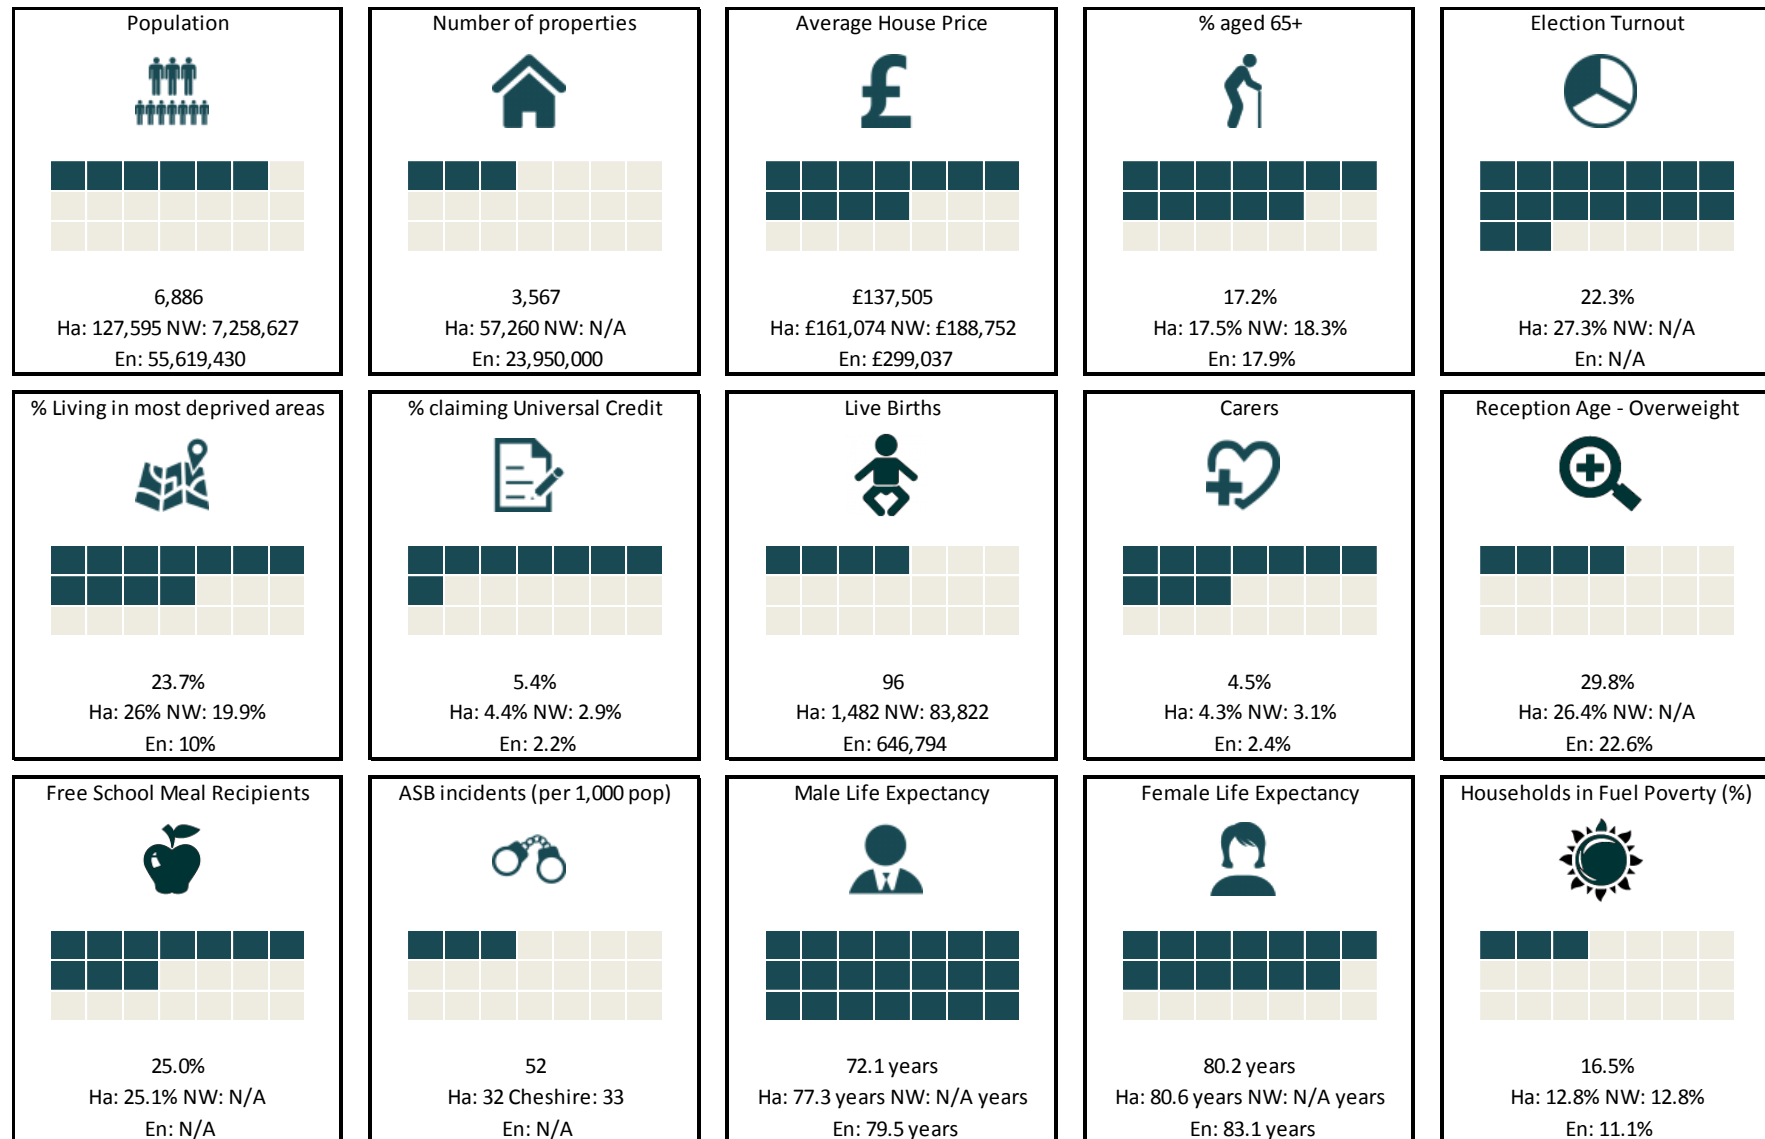

 rank out of 21 Halton wards. Ha=Halton. NW= North West. En= England

# Appleton Ward

© Crown copyright and database rights  
2016 Ordnance Survey 100018552  
Produced by Customer Intelligence Unit, HBC

Area of Deprivation