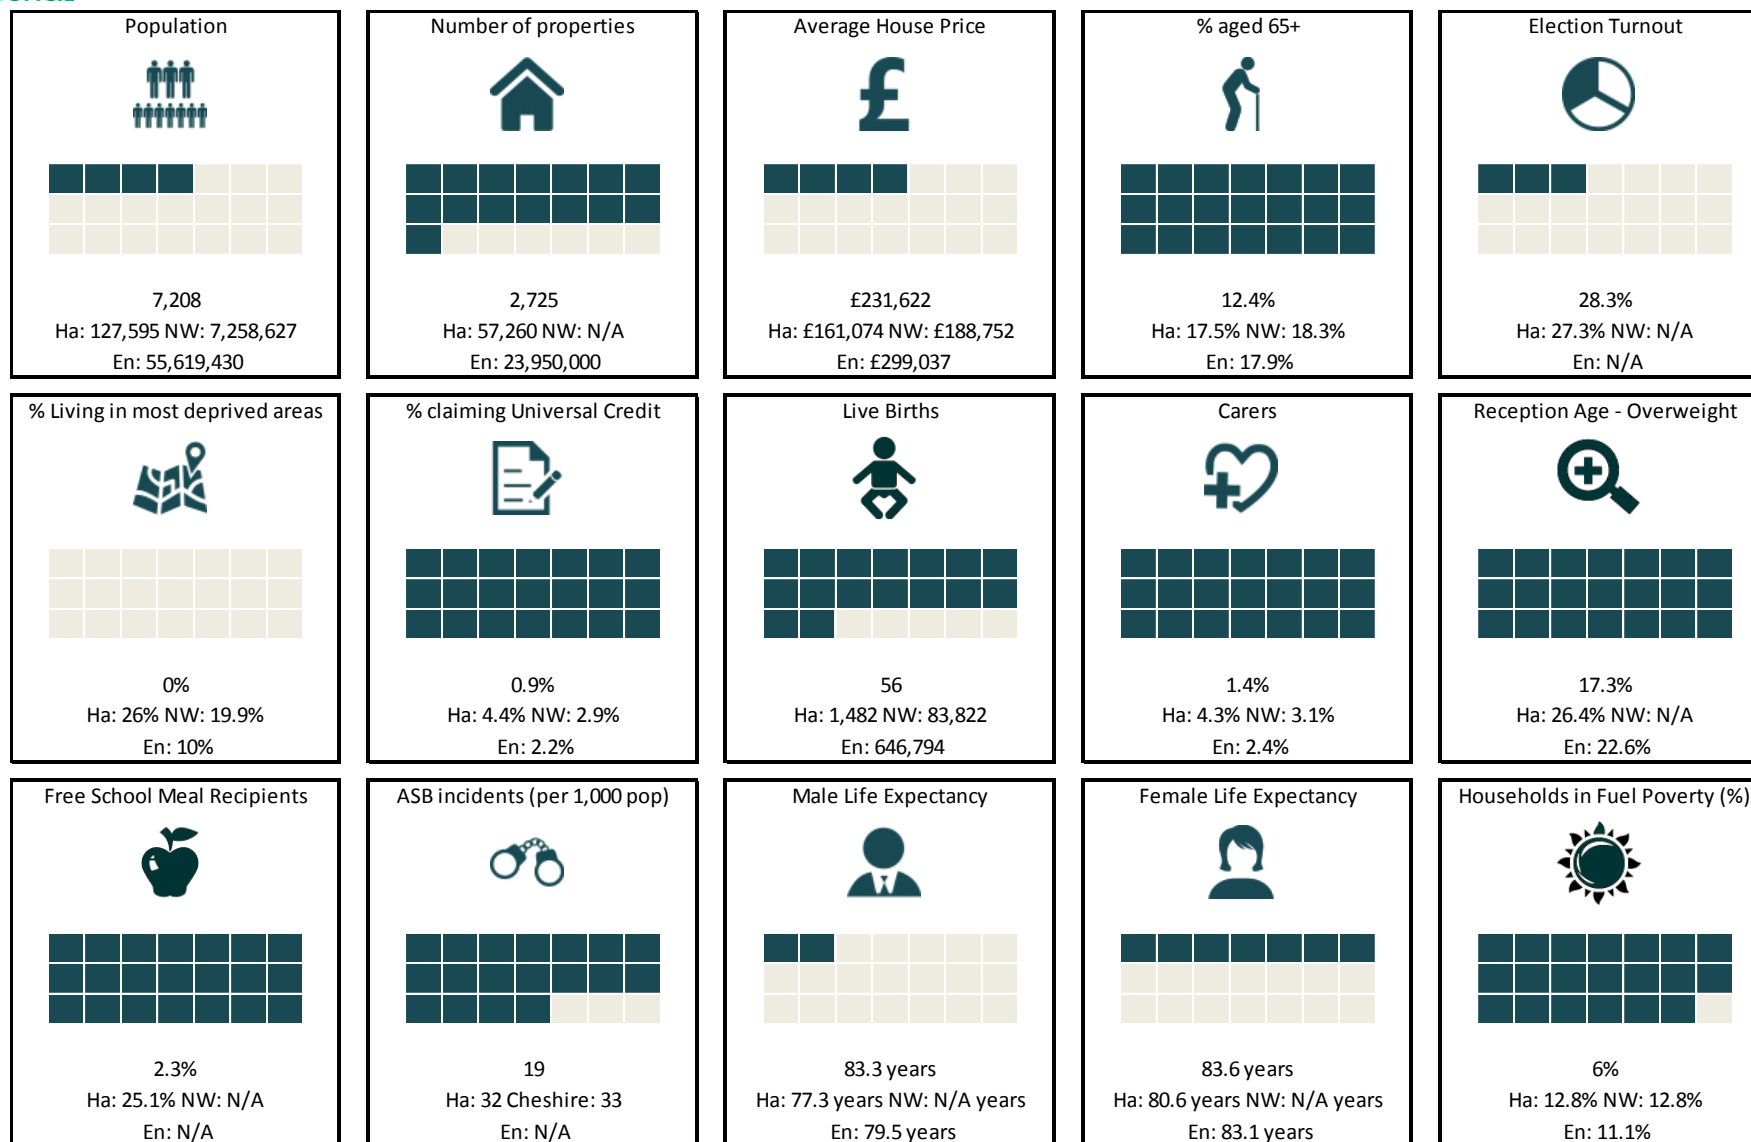

Birchfield Ward Profile

The Local Cllrs are:

- Councillor Sandra.Baker@halton.gov.uk
- Councillor Bill.Woolfall@halton.gov.uk
- Councillor Mike.Fry@halton.gov.uk

 rank out of 21 Halton wards. Ha=Halton. NW= North West. En= England

Birchfield Ward

© Crown copyright and database rights
2016 Ordnance Survey 100018552
Produced by Customer Intelligence Unit, HBC

Area of Deprivation