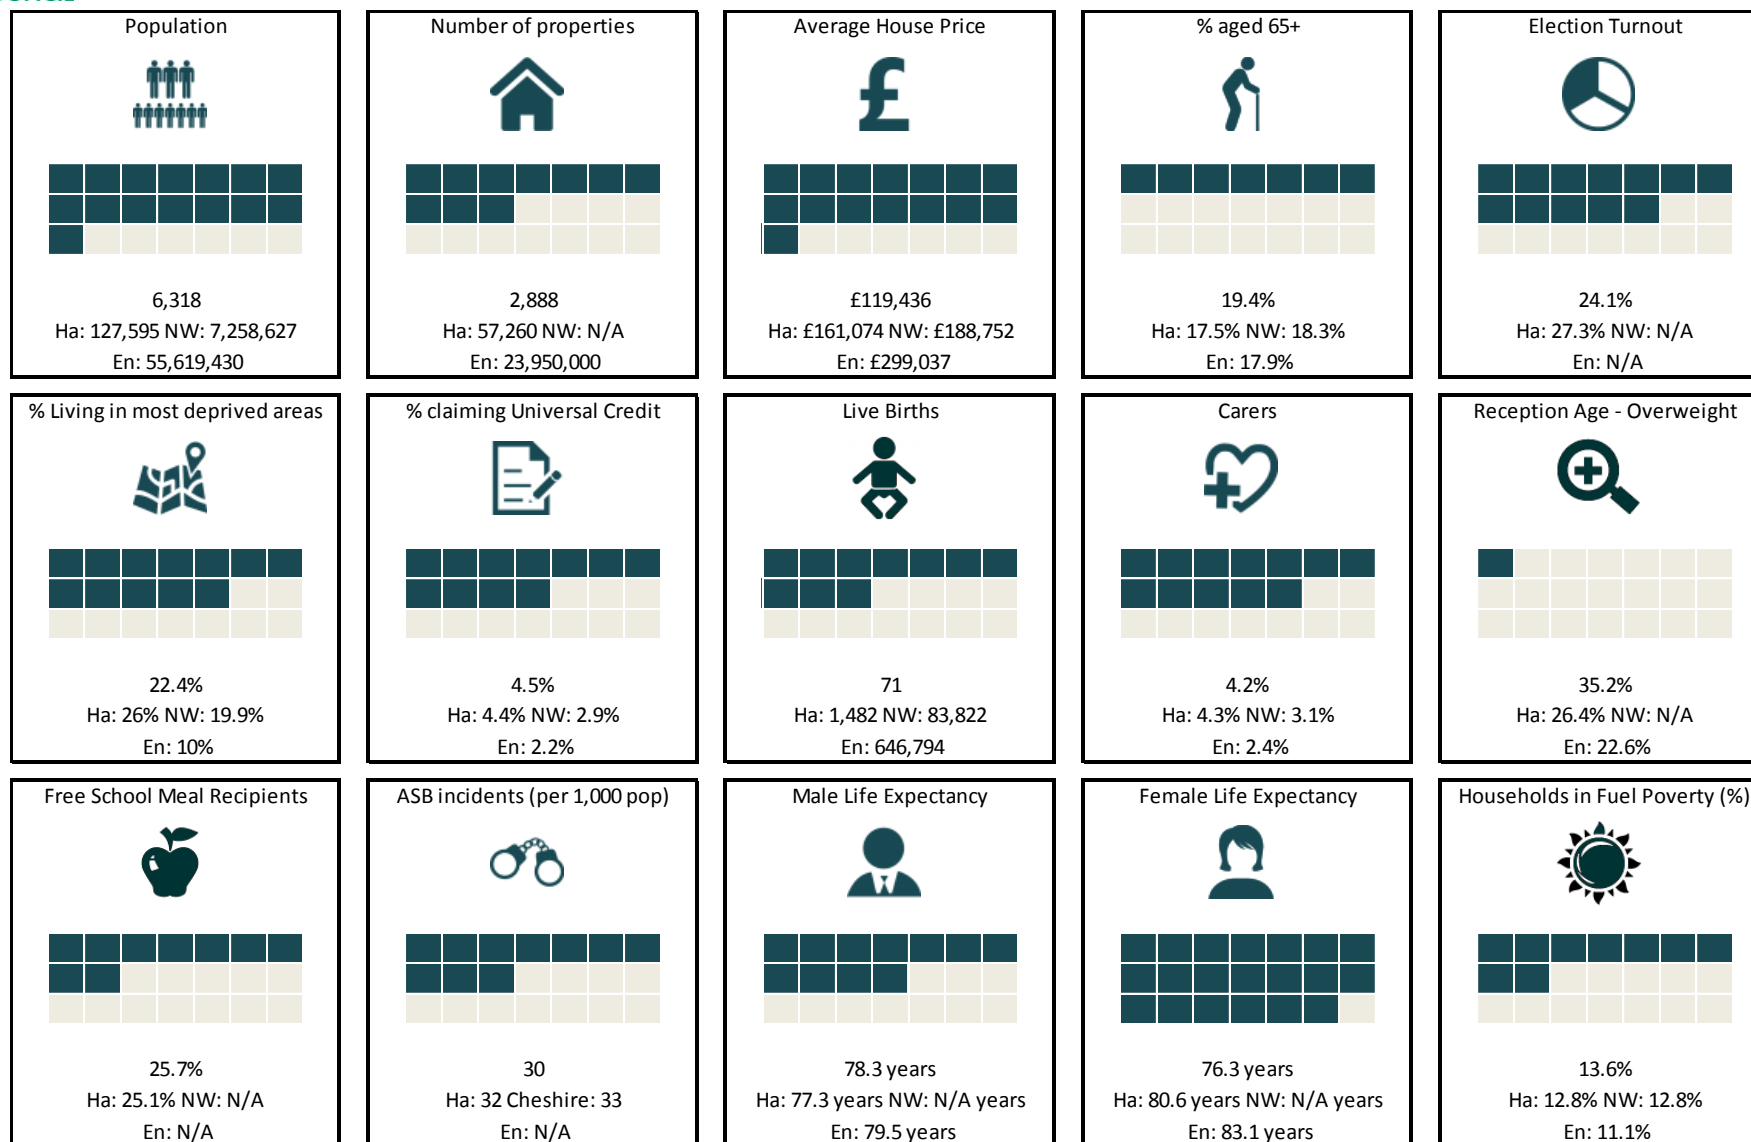

Broadheath Ward Profile

The Local Cllrs are:

- Councillor Robert.Gilligan@halton.gov.uk
- Councillor Tony.McDermott@halton.gov.uk
- Councillor Keith.Morley@halton.gov.uk

 rank out of 21 Halton wards. Ha=Halton. NW= North West. En= England

Broadheath Ward

© Crown copyright and database rights
2016 Ordnance Survey 100018552
Produced by Customer Intelligence Unit, HBC

Hough Green

Recreation Ground

Ball o' Ditton

Golf Course

WIDNES

Broadheath

Ditton

Lower

Area of Deprivation