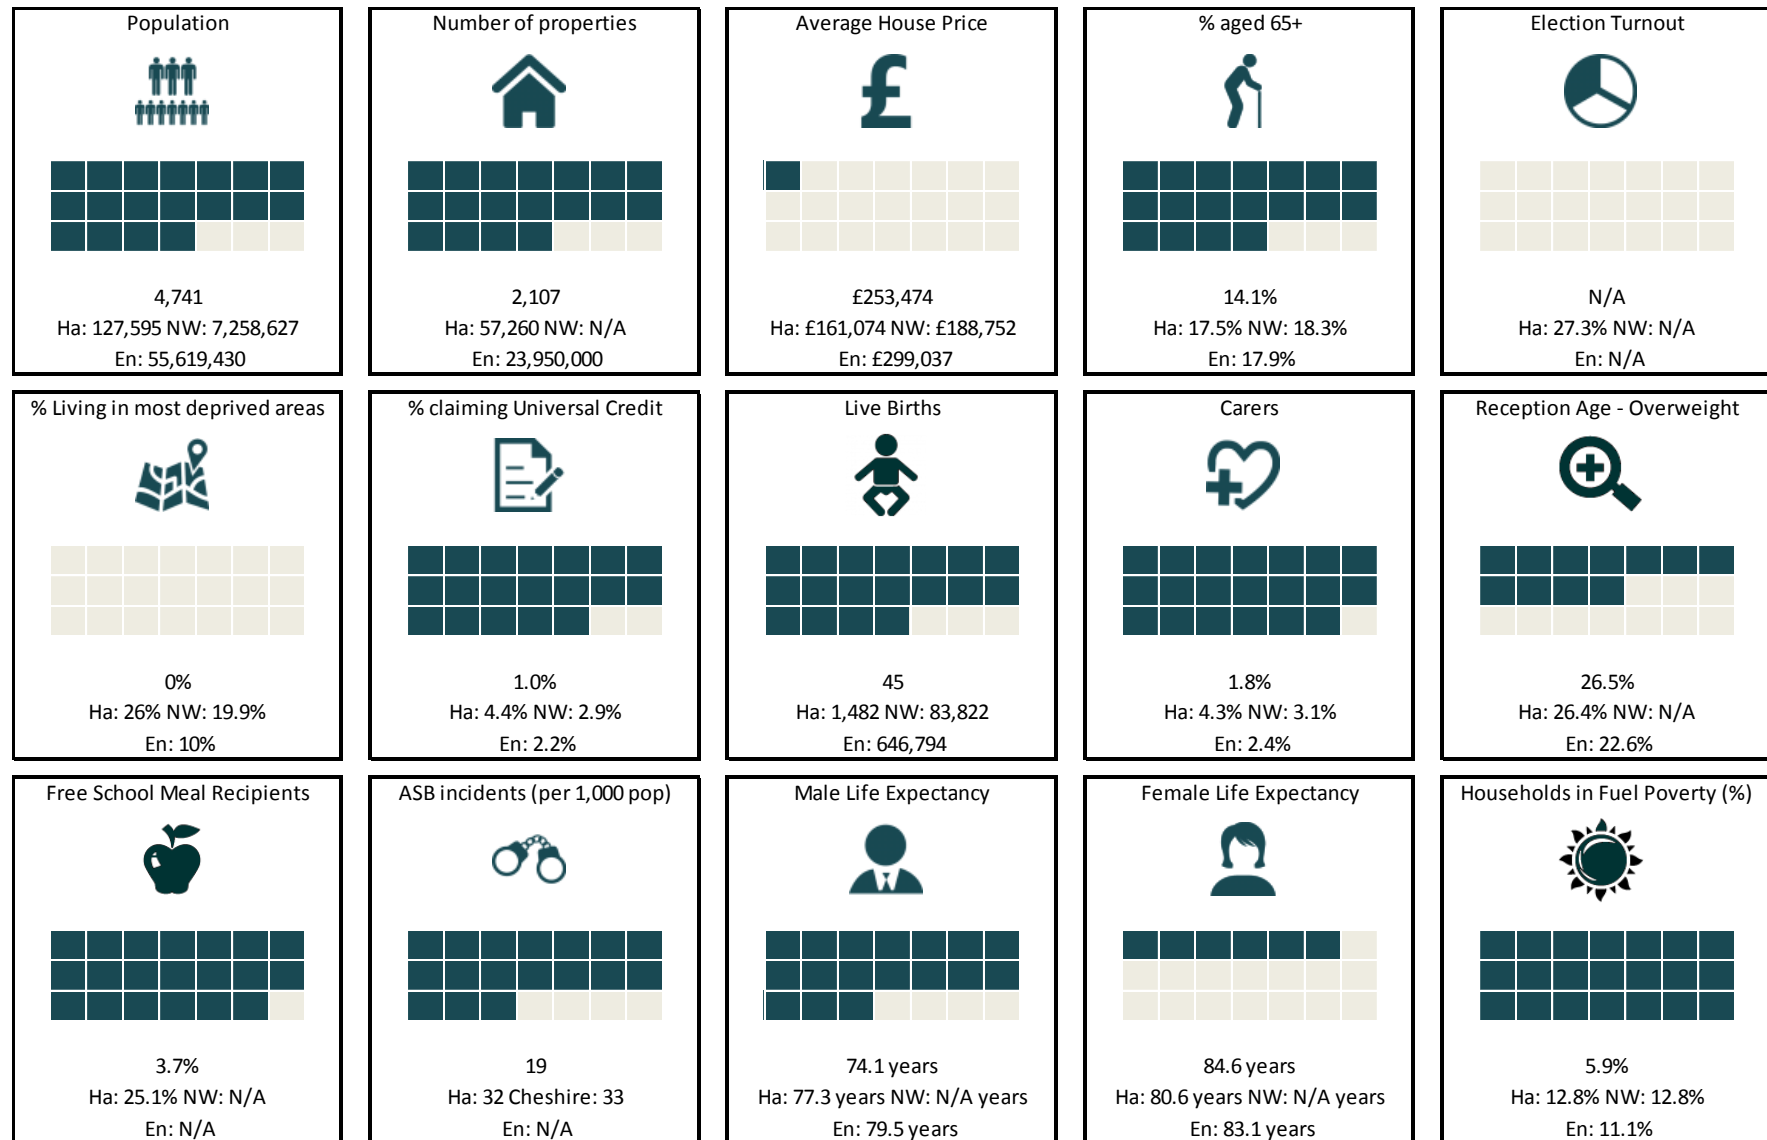

Daresbury Ward Profile

The Local Cllrs are:

- Councillor Marjorie.Bradshaw@halton.gov.uk
- Councillor John.Bradshaw@halton.gov.uk

 rank out of 21 Halton wards. Ha=Halton. NW= North West. En= England

Daresbury Ward

© Crown copyright and database rights
2016 Ordnance Survey 100018552
Produced by Customer Intelligence Unit, HBC