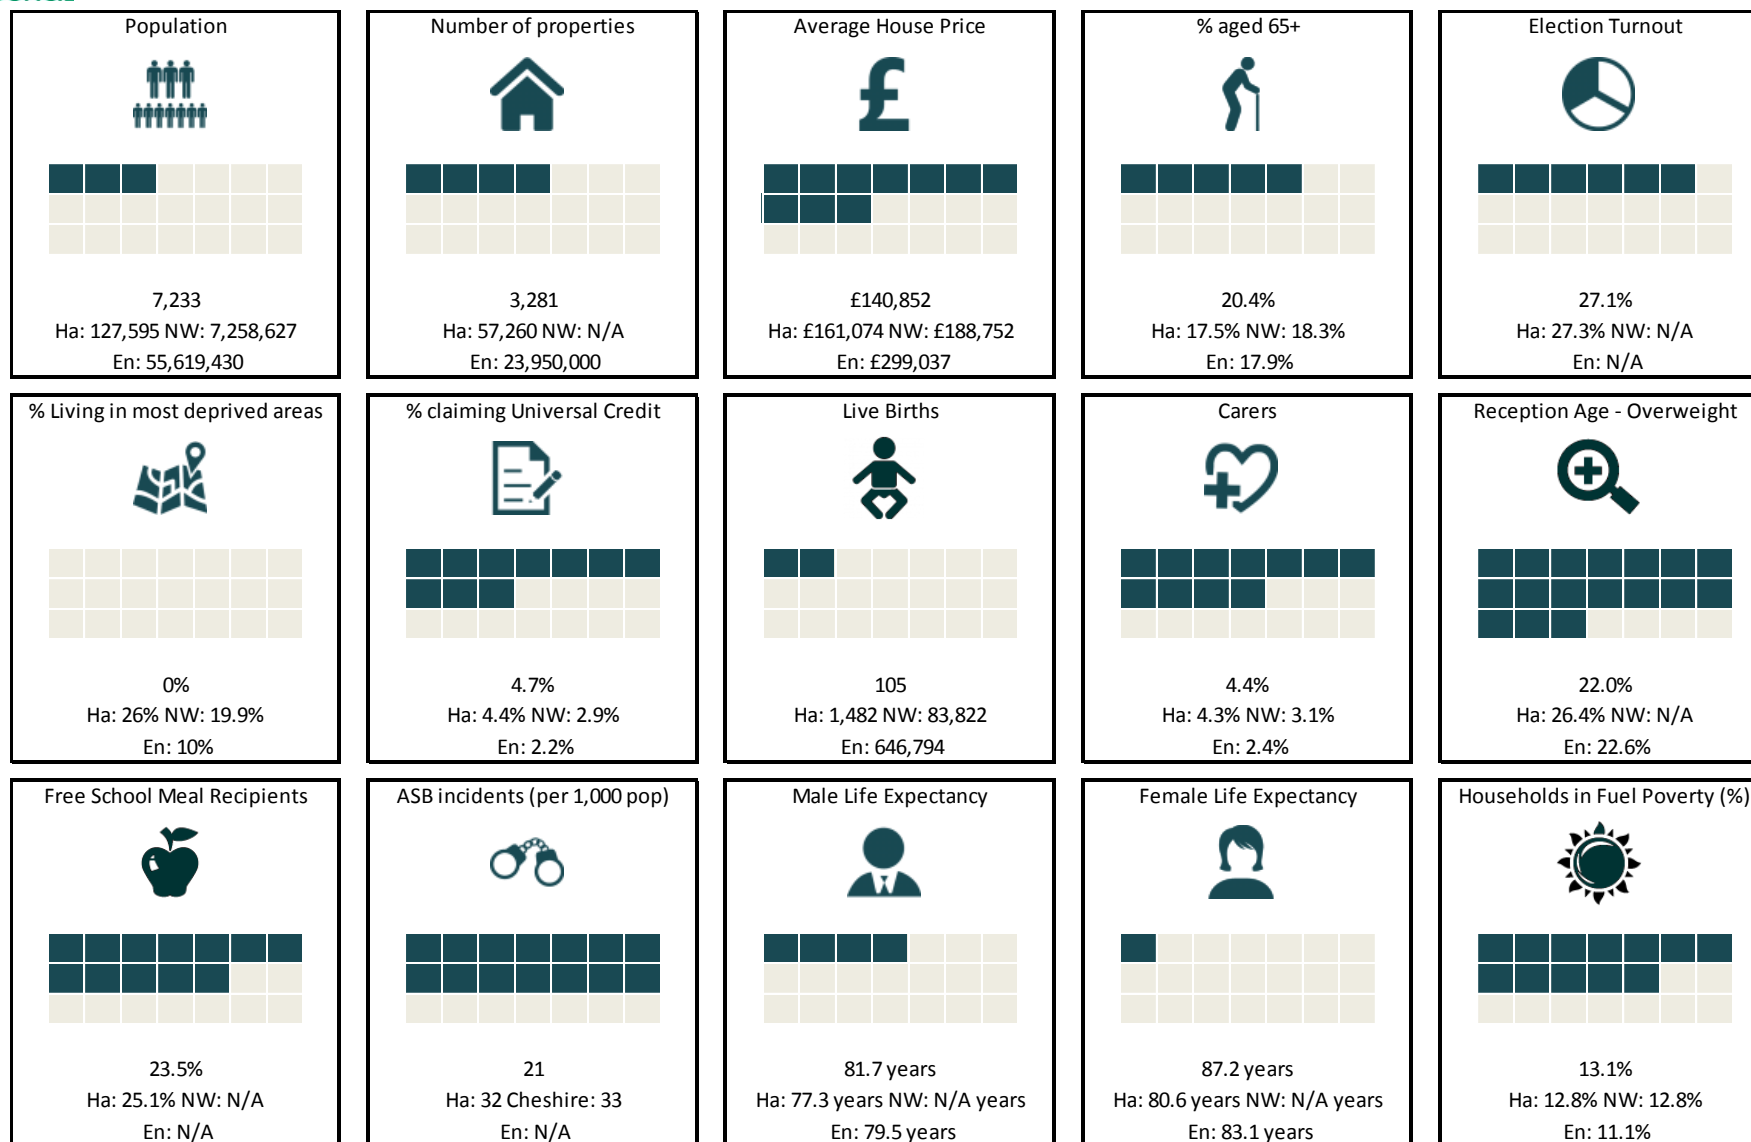

Ditton Ward Profile

The Local Cllrs are:

- Councillor Marie.Wright@halton.gov.uk
- Councillor Joe.Roberts@halton.gov.uk
- Councillor Eddie.Dourley@halton.gov.uk

 rank out of 21 Halton wards. Ha=Halton. NW= North West. En= England

Ditton Ward

© Crown copyright and database rights
2016 Ordnance Survey 100018552
Produced by Customer Intelligence Unit, HBC

Area of Deprivation