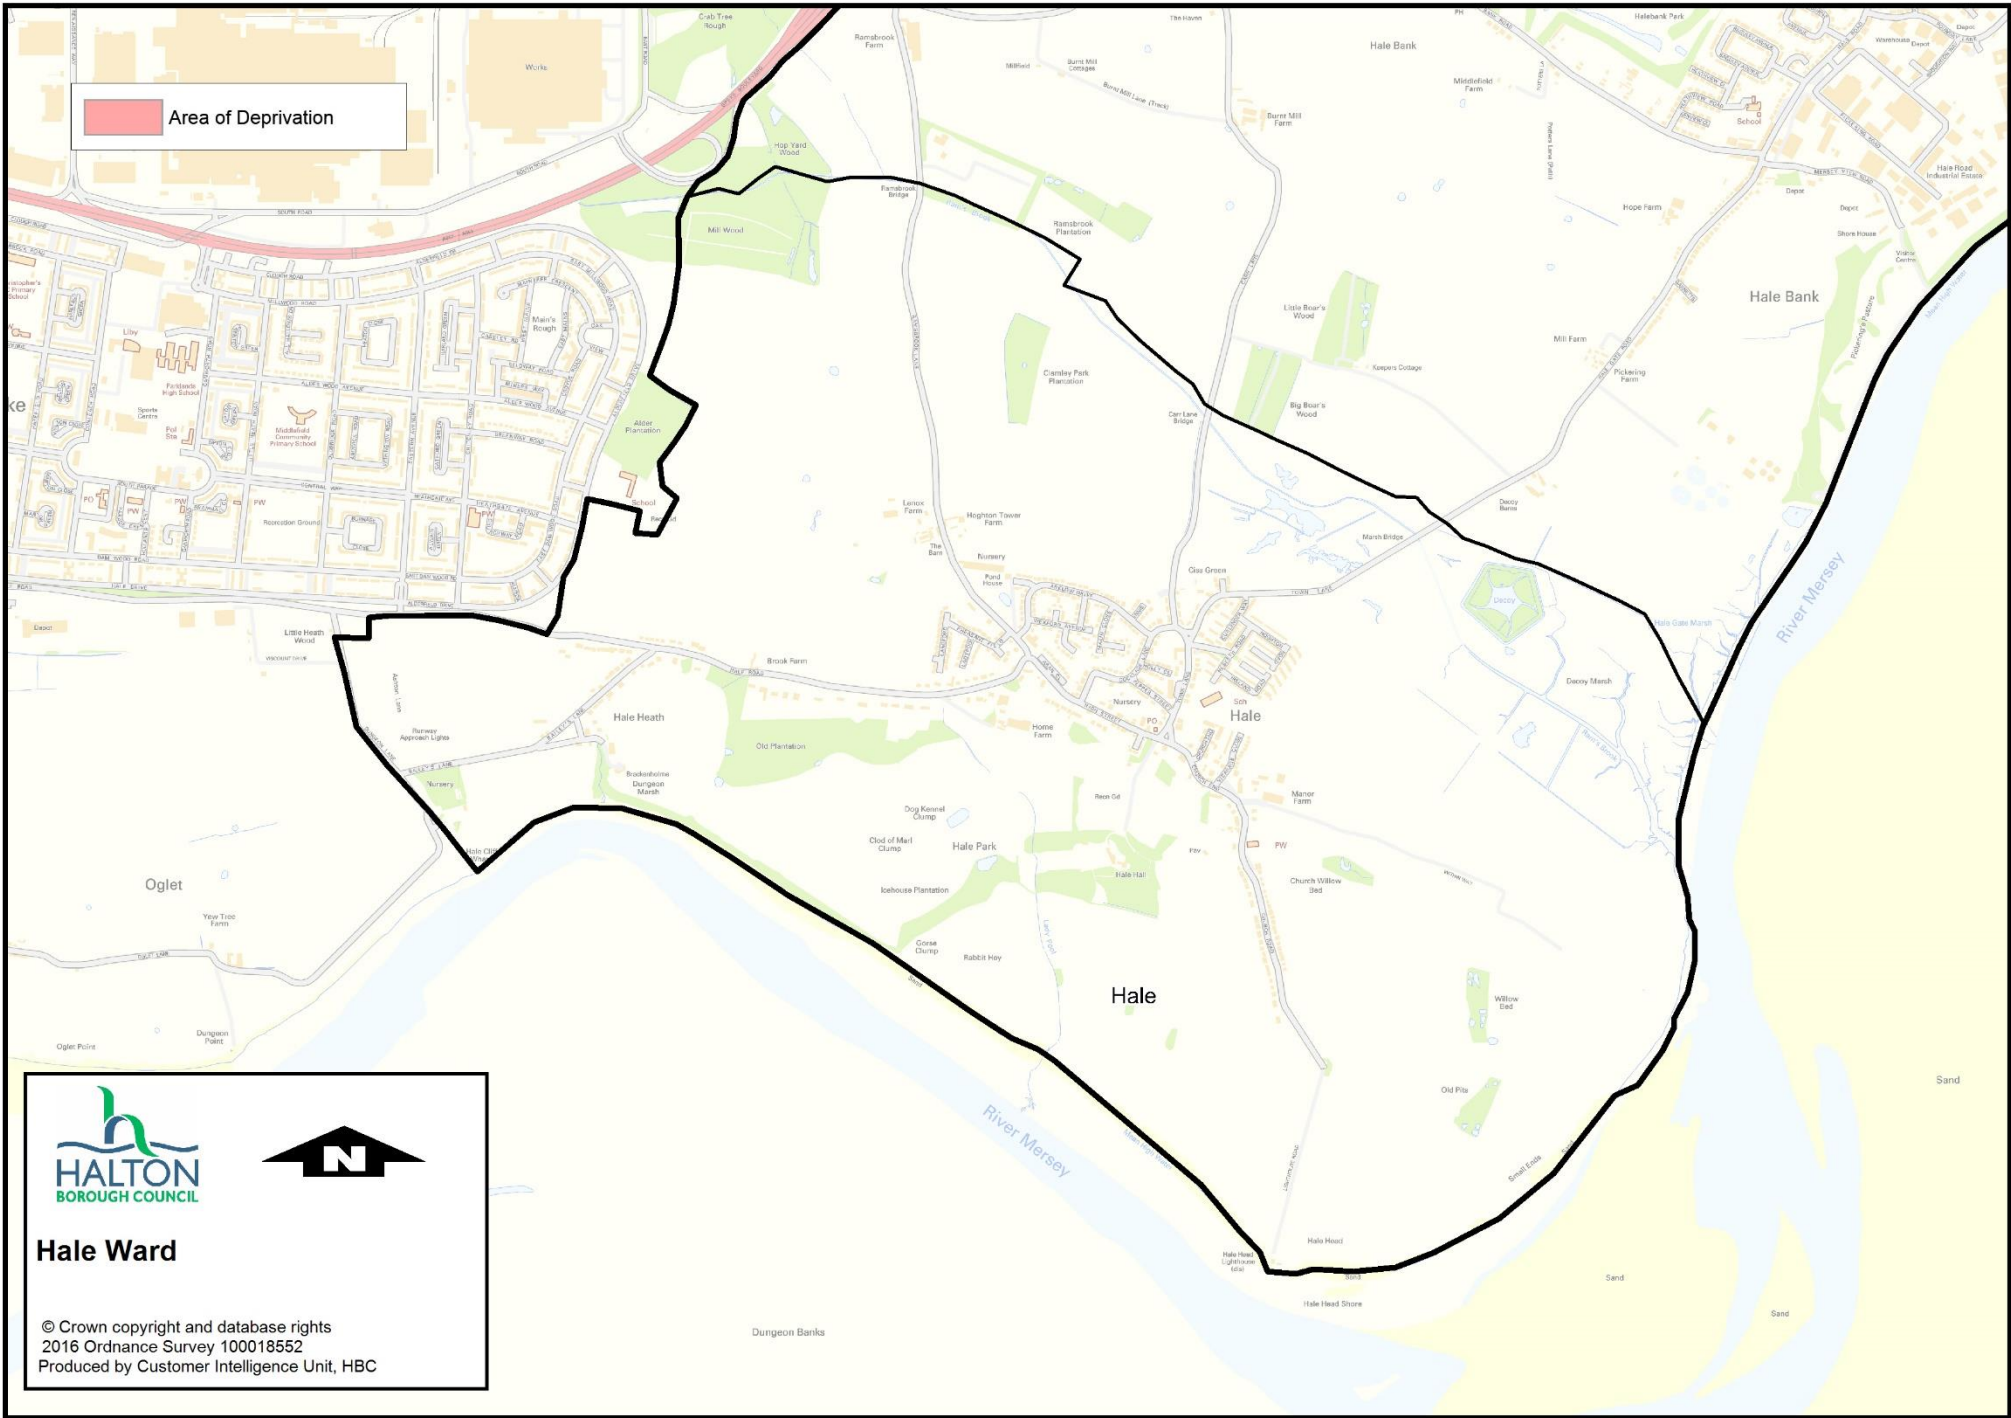

Hale Ward Profile

The Local Cllrs are:

- Councillor Mike.Wharton@halton.gov.uk

 rank out of 21 Halton wards. Ha=Halton. NW= North West. En= England

Area of Deprivation

HALTON
BOROUGH COUNCIL

Hale Ward

© Crown copyright and database rights
2016 Ordnance Survey 100018552
Produced by Customer Intelligence Unit, HBC