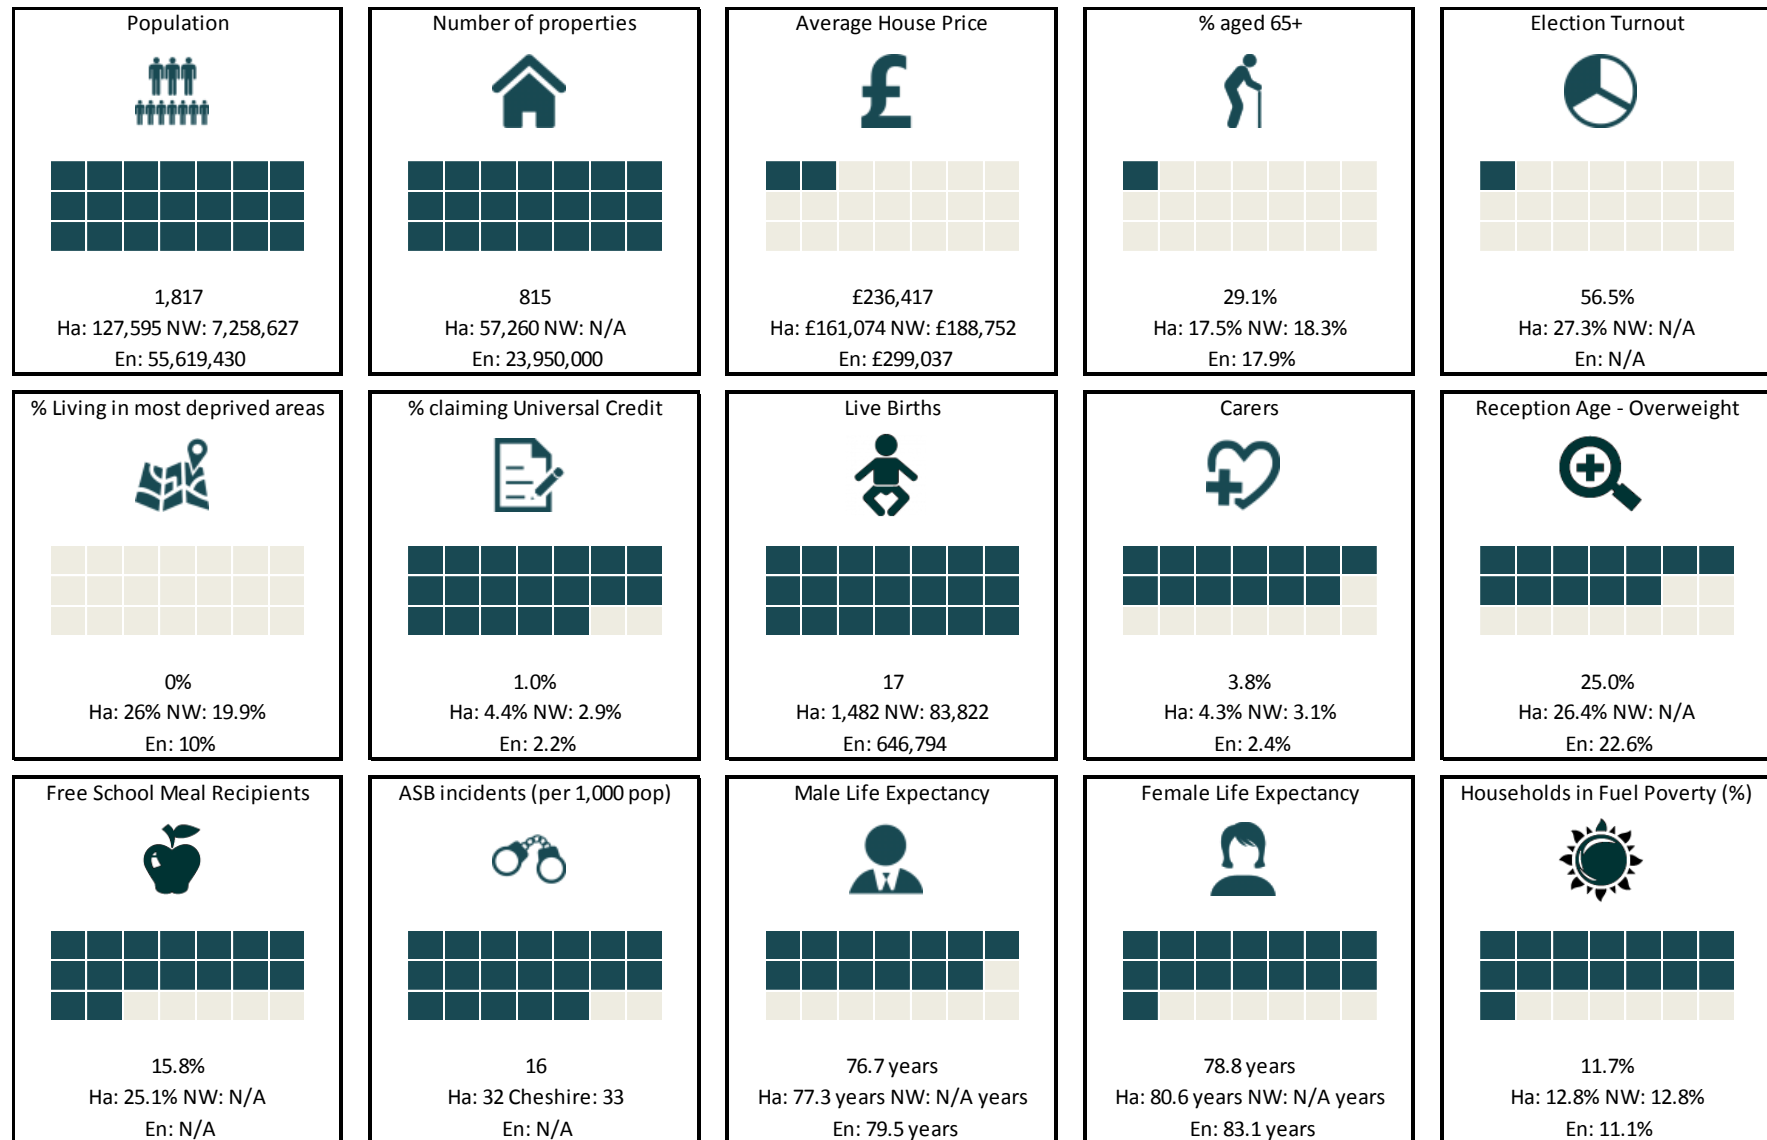

Hale Ward Profile

The Local Cllrs are:

- Councillor Mike.Wharton@halton.gov.uk

 rank out of 21 Halton wards. Ha=Halton. NW= North West. En= England

Area of Deprivation

HALTON
BOROUGH COUNCIL

Hale Ward

© Crown copyright and database rights
2016 Ordnance Survey 100018552
Produced by Customer Intelligence Unit, HBC