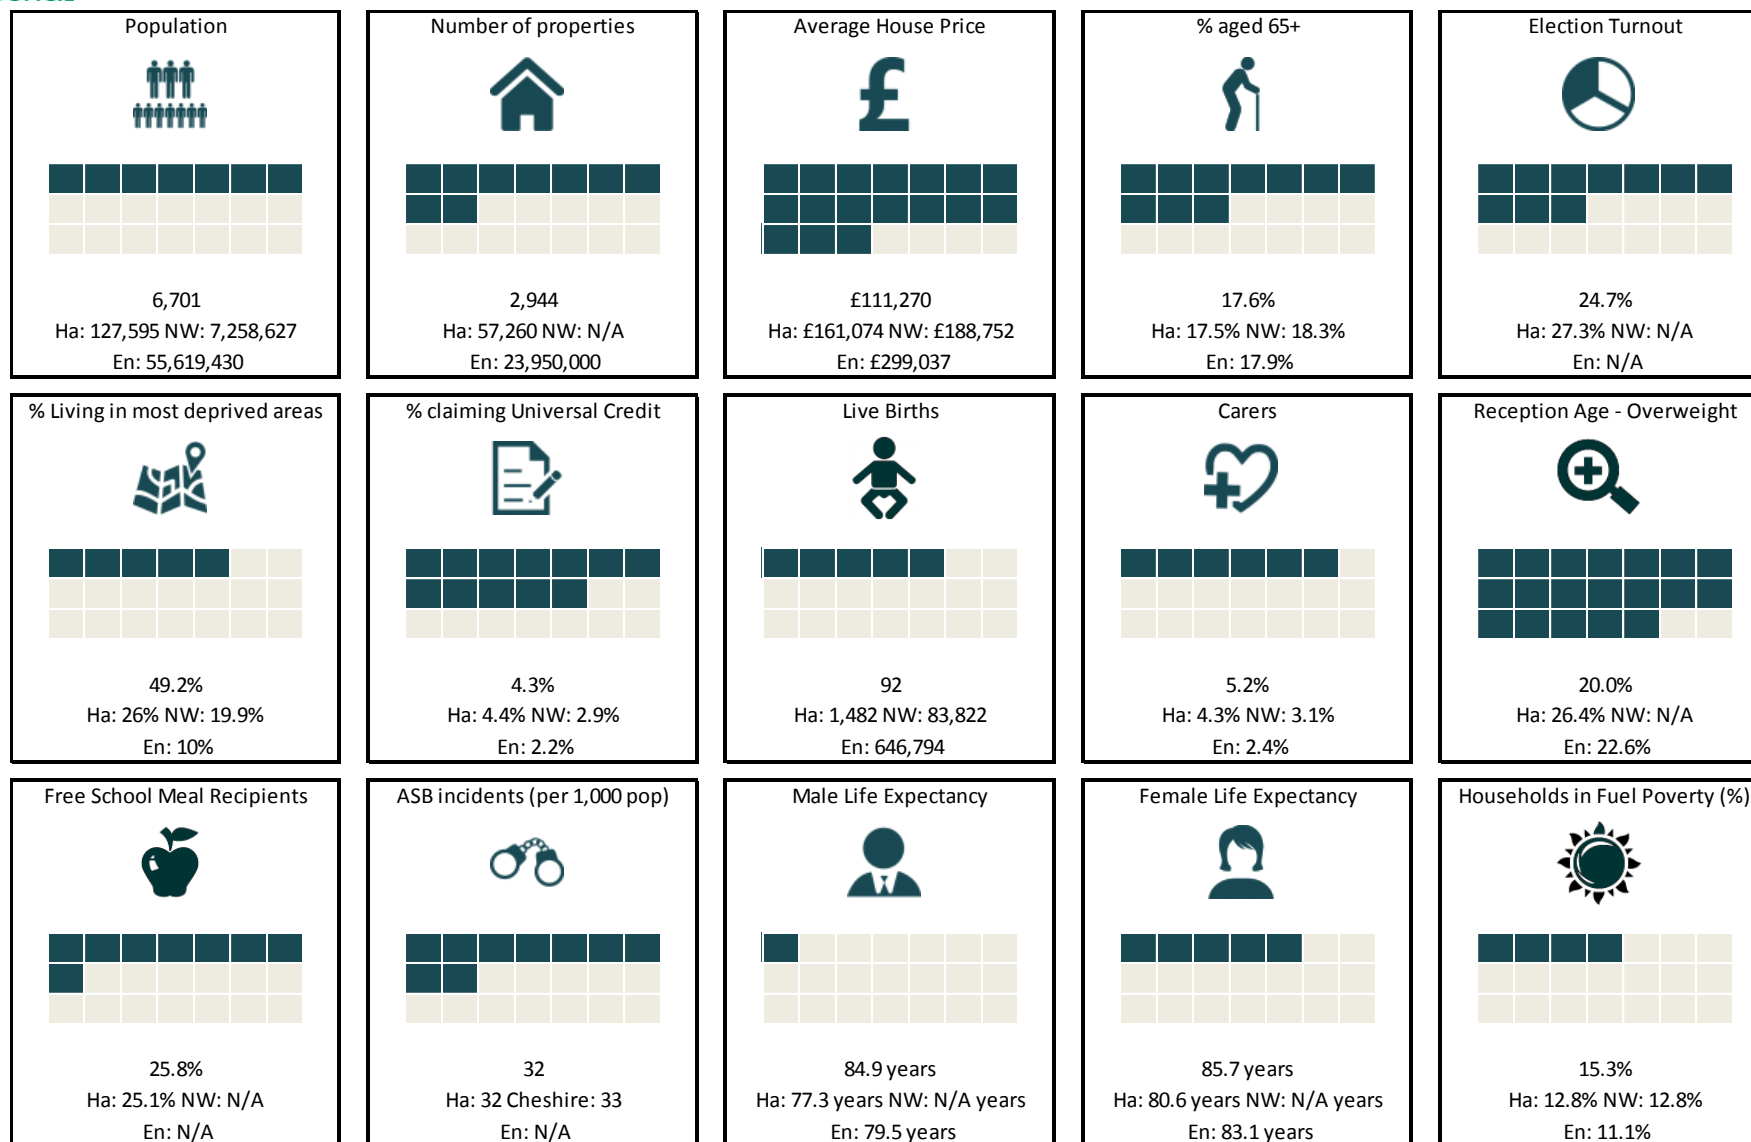

Halton Brook Ward Profile

The Local Cllrs are:

- Councillor Stef.Nelson@halton.gov.uk
- Councillor Carol.PlumptonWalsh@halton.gov.uk
- Councillor John.Stockton@halton.gov.uk

 rank out of 21 Halton wards. Ha=Halton. NW= North West. En= England

Area of Deprivation

HALTON
BOROUGH COUNCIL

Halton Brook Ward

© Crown copyright and database rights
2016 Ordnance Survey 100018552
Produced by Customer Intelligence Unit, HBC