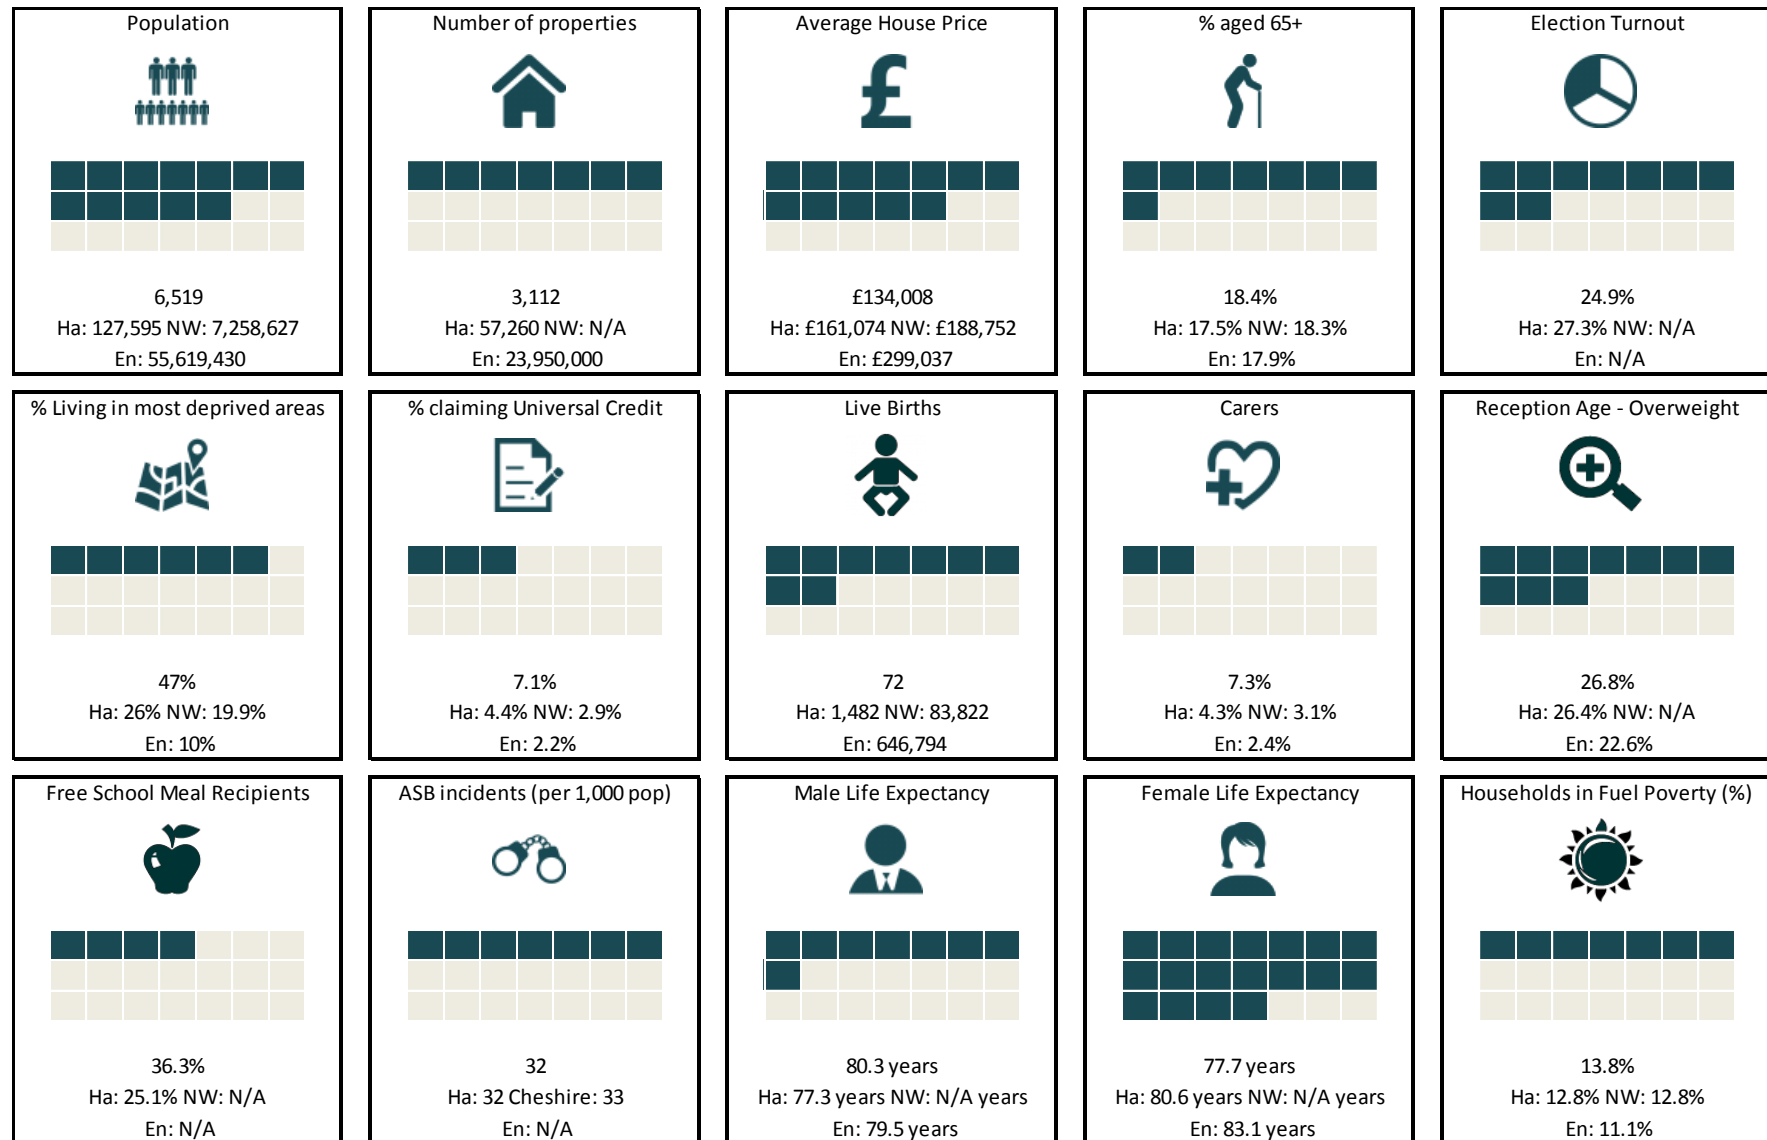

Halton Castle Ward Profile

The Local Cllrs are:

- Councillor Ellen.Cargill@halton.gov.uk
- Councillor Harry.Howard@halton.gov.uk
- Councillor Chris.Carlin@halton.gov.uk

 rank out of 21 Halton wards. Ha=Halton. NW= North West. En= England

Halton Castle Ward

© Crown copyright and database rights
2016 Ordnance Survey 100018552
Produced by Customer Intelligence Unit, HBC

 Area of Deprivation