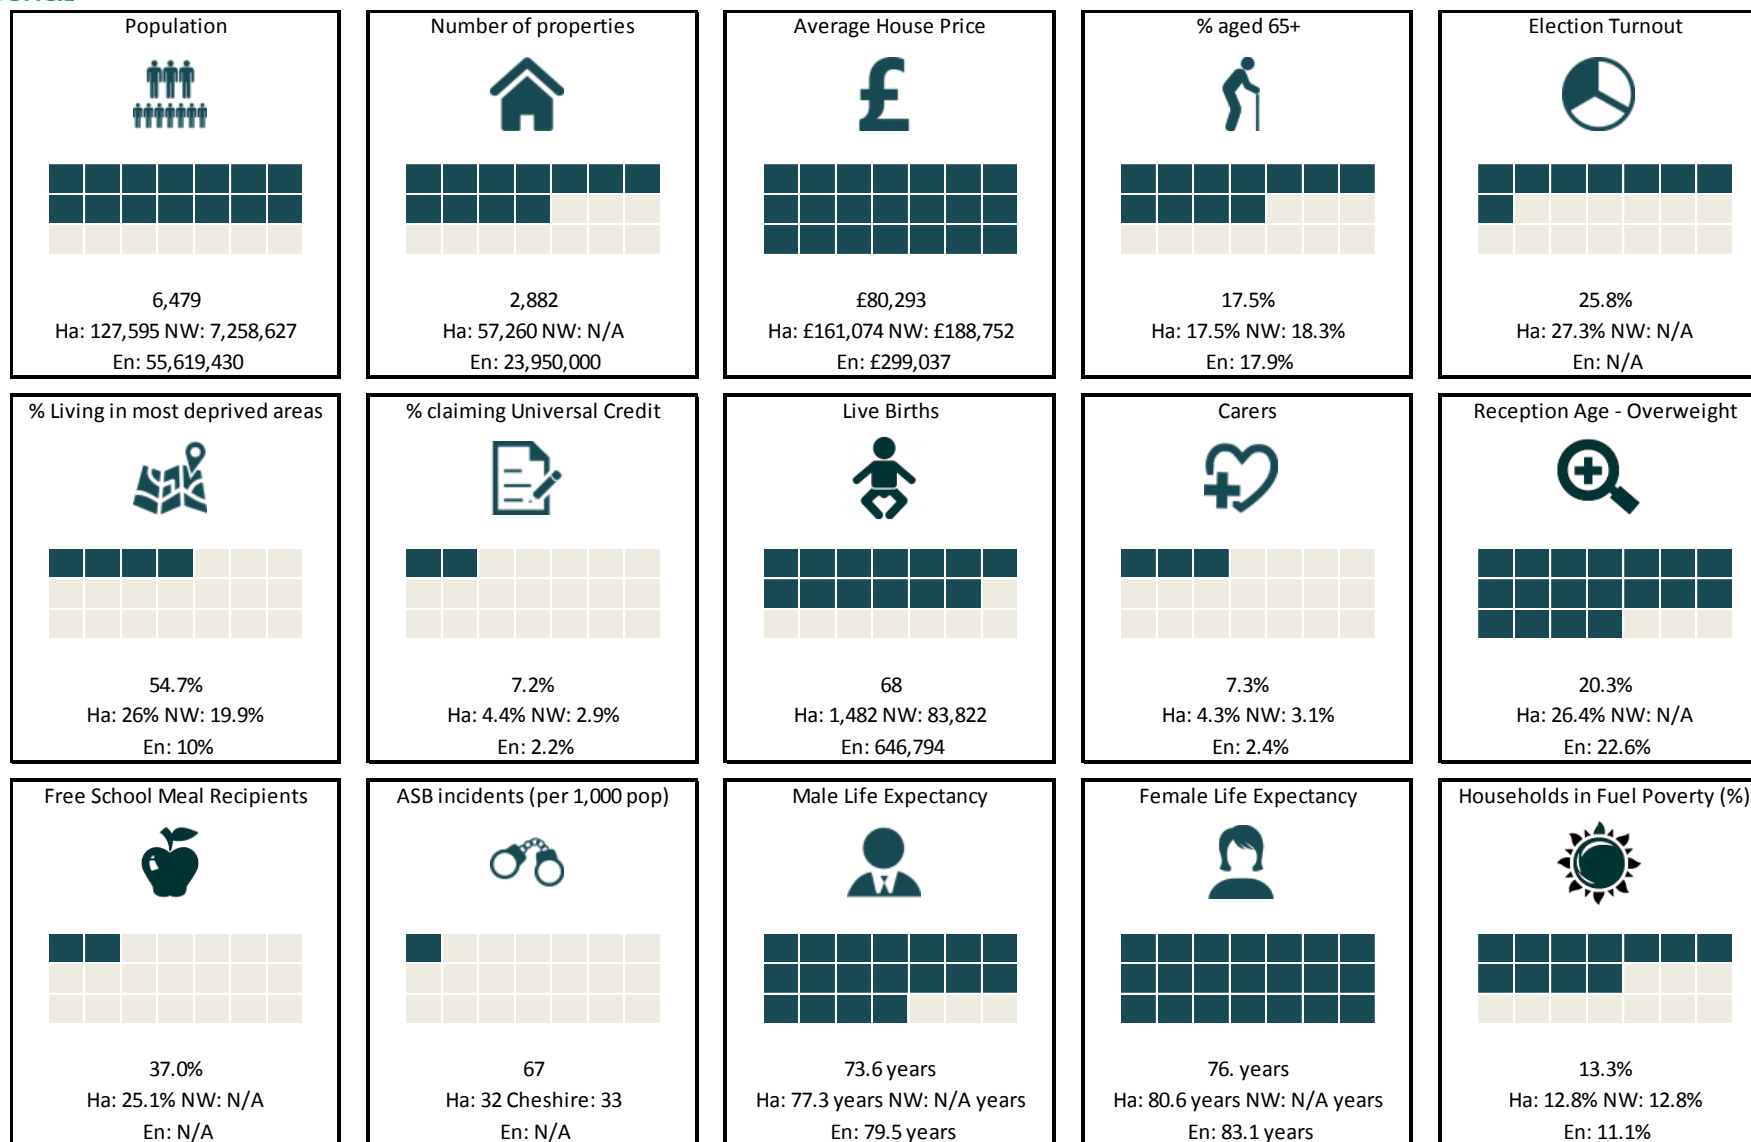

Halton Lea Ward Profile

The Local Cllrs are:

- Councillor Alan.Lowe@halton.gov.uk
- Councillor Kath.Loftus@halton.gov.uk
- Councillor Dave.Thompson@halton.gov.uk

rank out of 21 Halton wards. Ha=Halton. NW= North West. En= England

Halton Lea Ward

© Crown copyright and database rights
2016 Ordnance Survey 100018552
Produced by Customer Intelligence Unit, HBC

Area of Deprivation