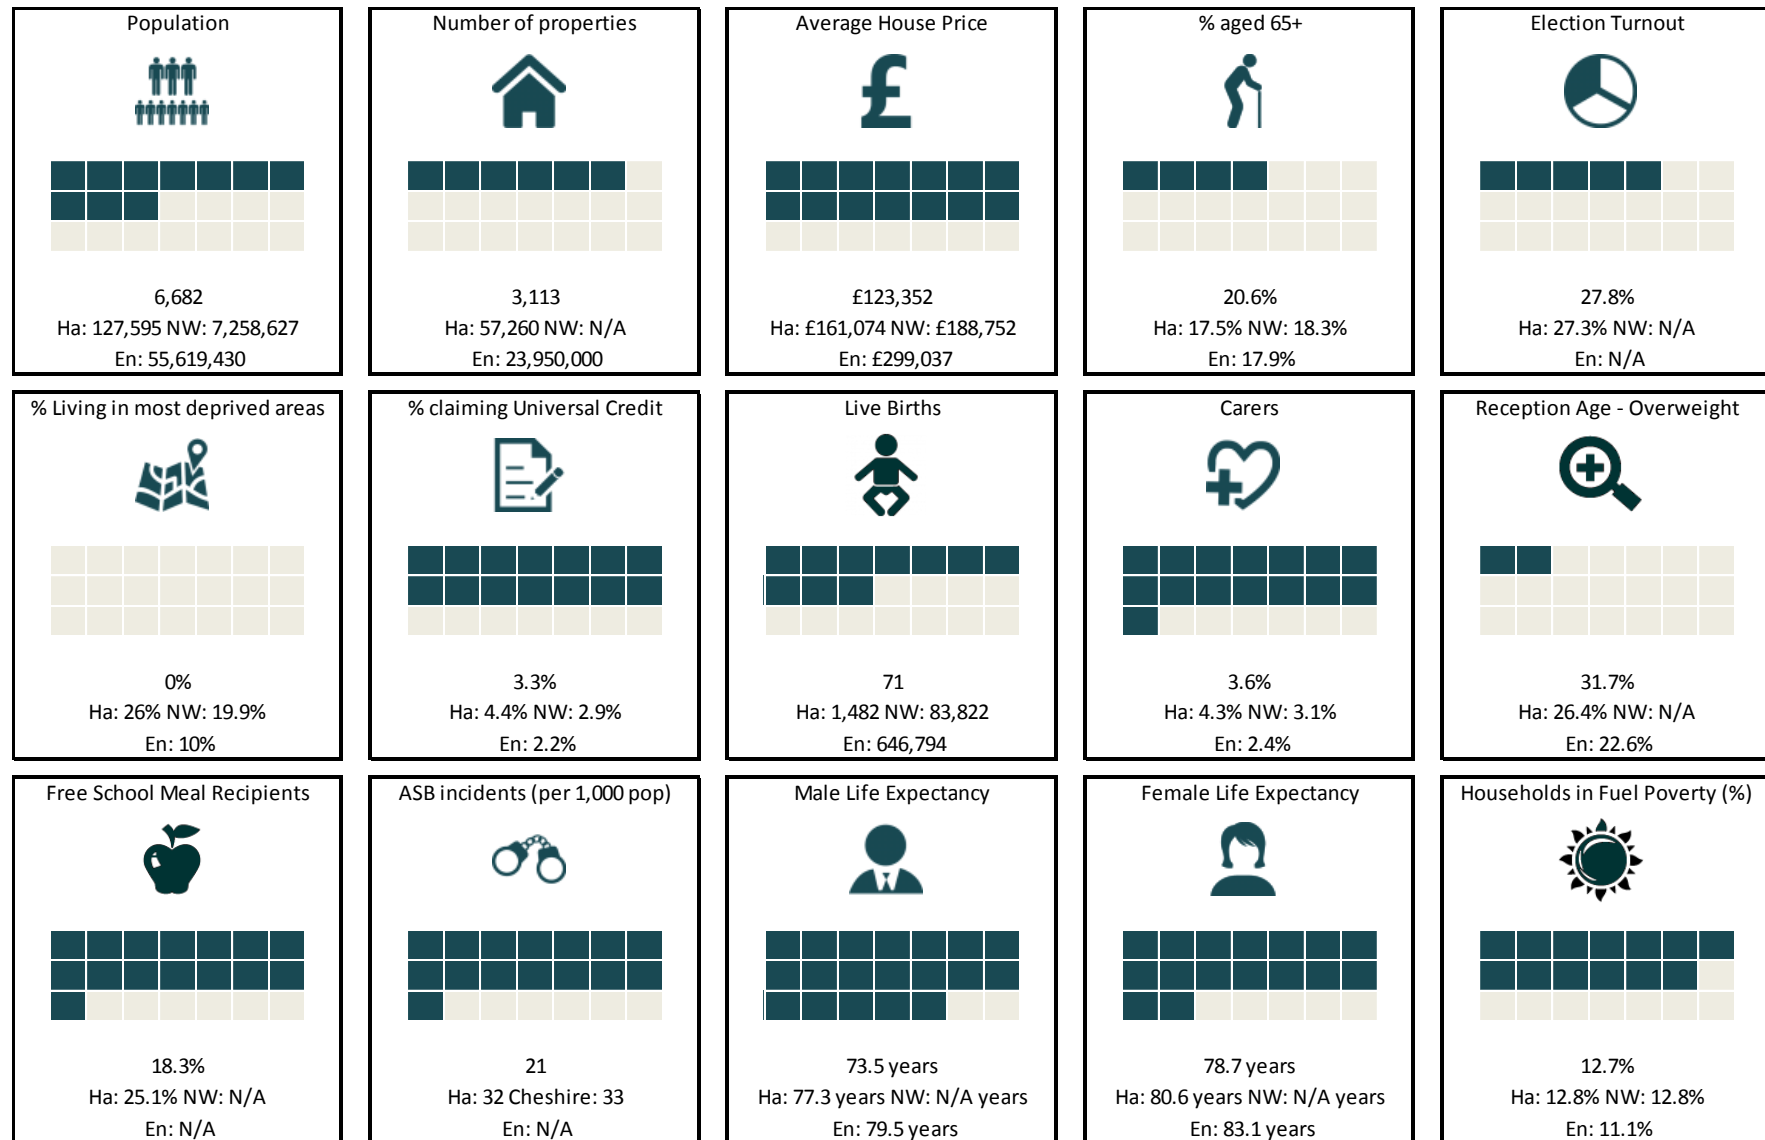

rank out of 21 Halton wards. Ha=Halton. NW= North West. En= England

### Halton View Ward

© Crown copyright and database rights  
2016 Ordnance Survey 100018552  
Produced by Customer Intelligence Unit, HBC