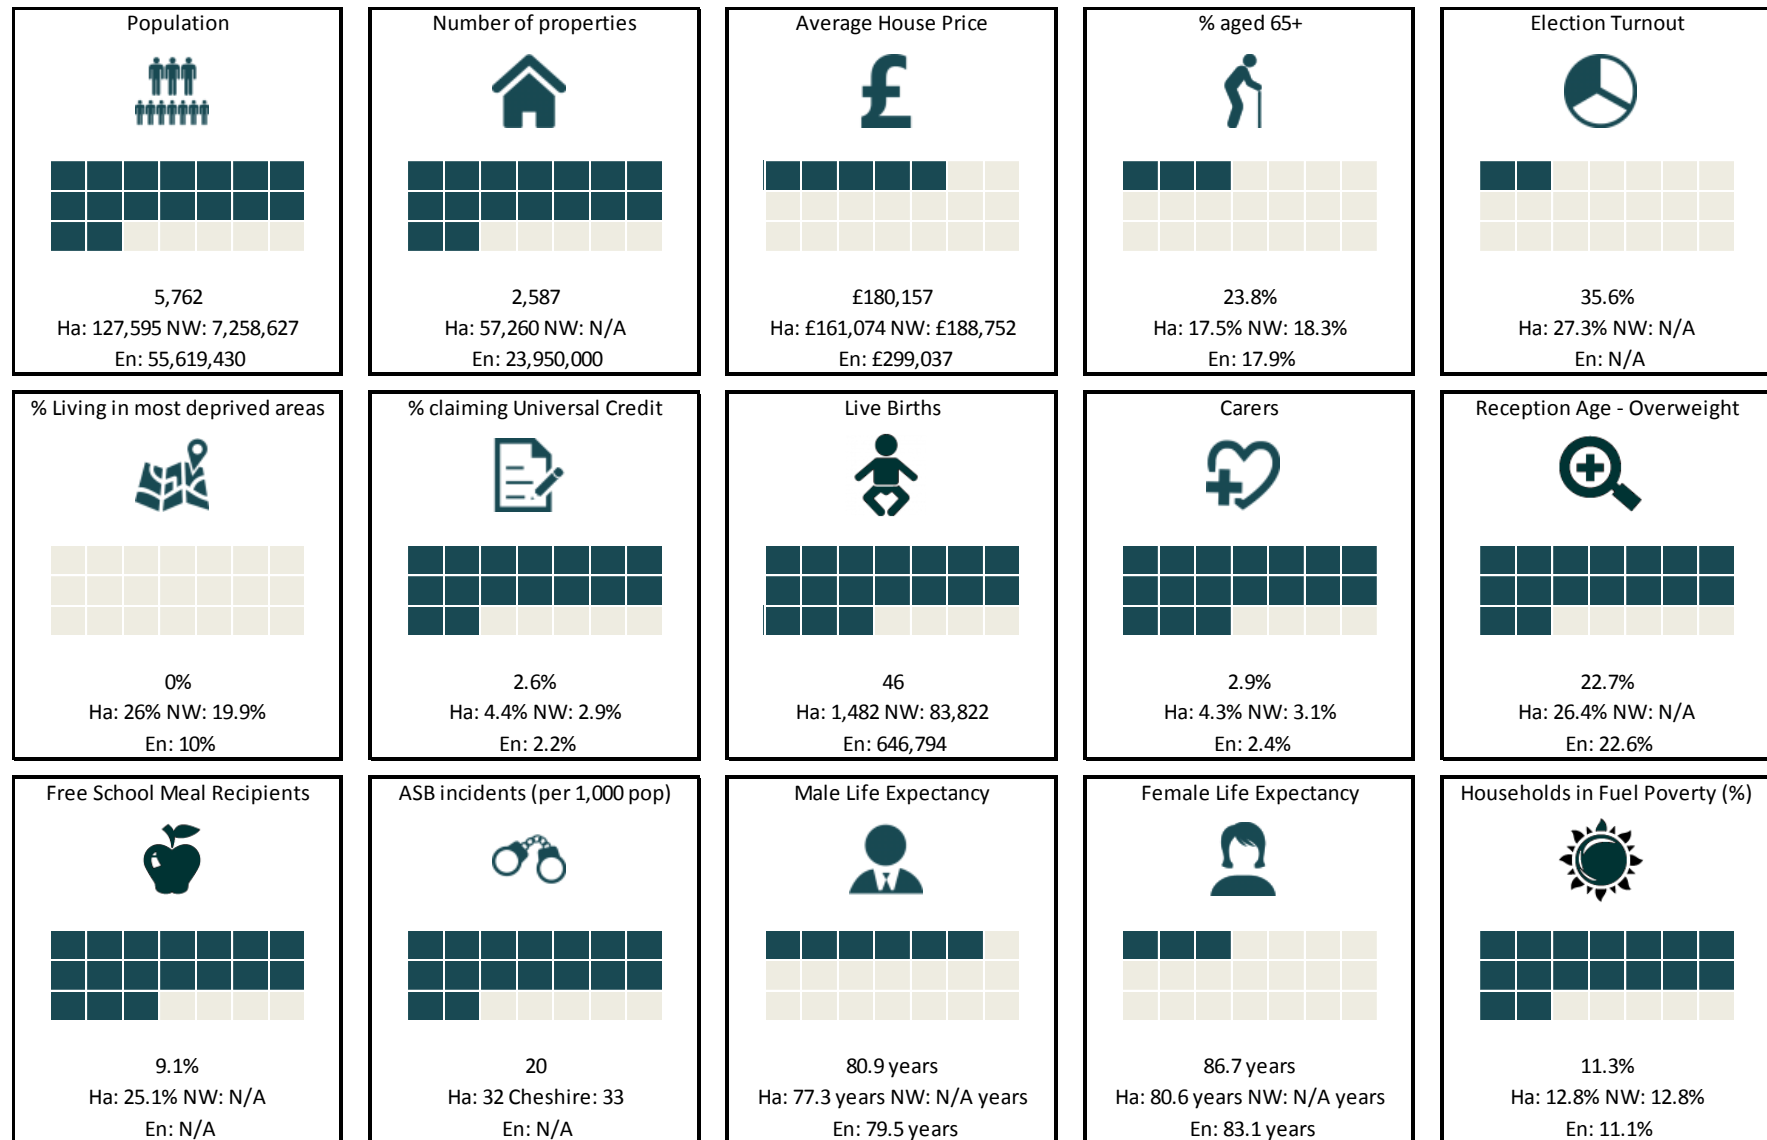

 rank out of 21 Halton wards. Ha=Halton. NW= North West. En= England

  
**HALTON**  
BOROUGH COUNCIL

**Heath Ward**

© Crown copyright and database rights  
2016 Ordnance Survey 100018552  
Produced by Customer Intelligence Unit, HBC

 Area of Deprivation