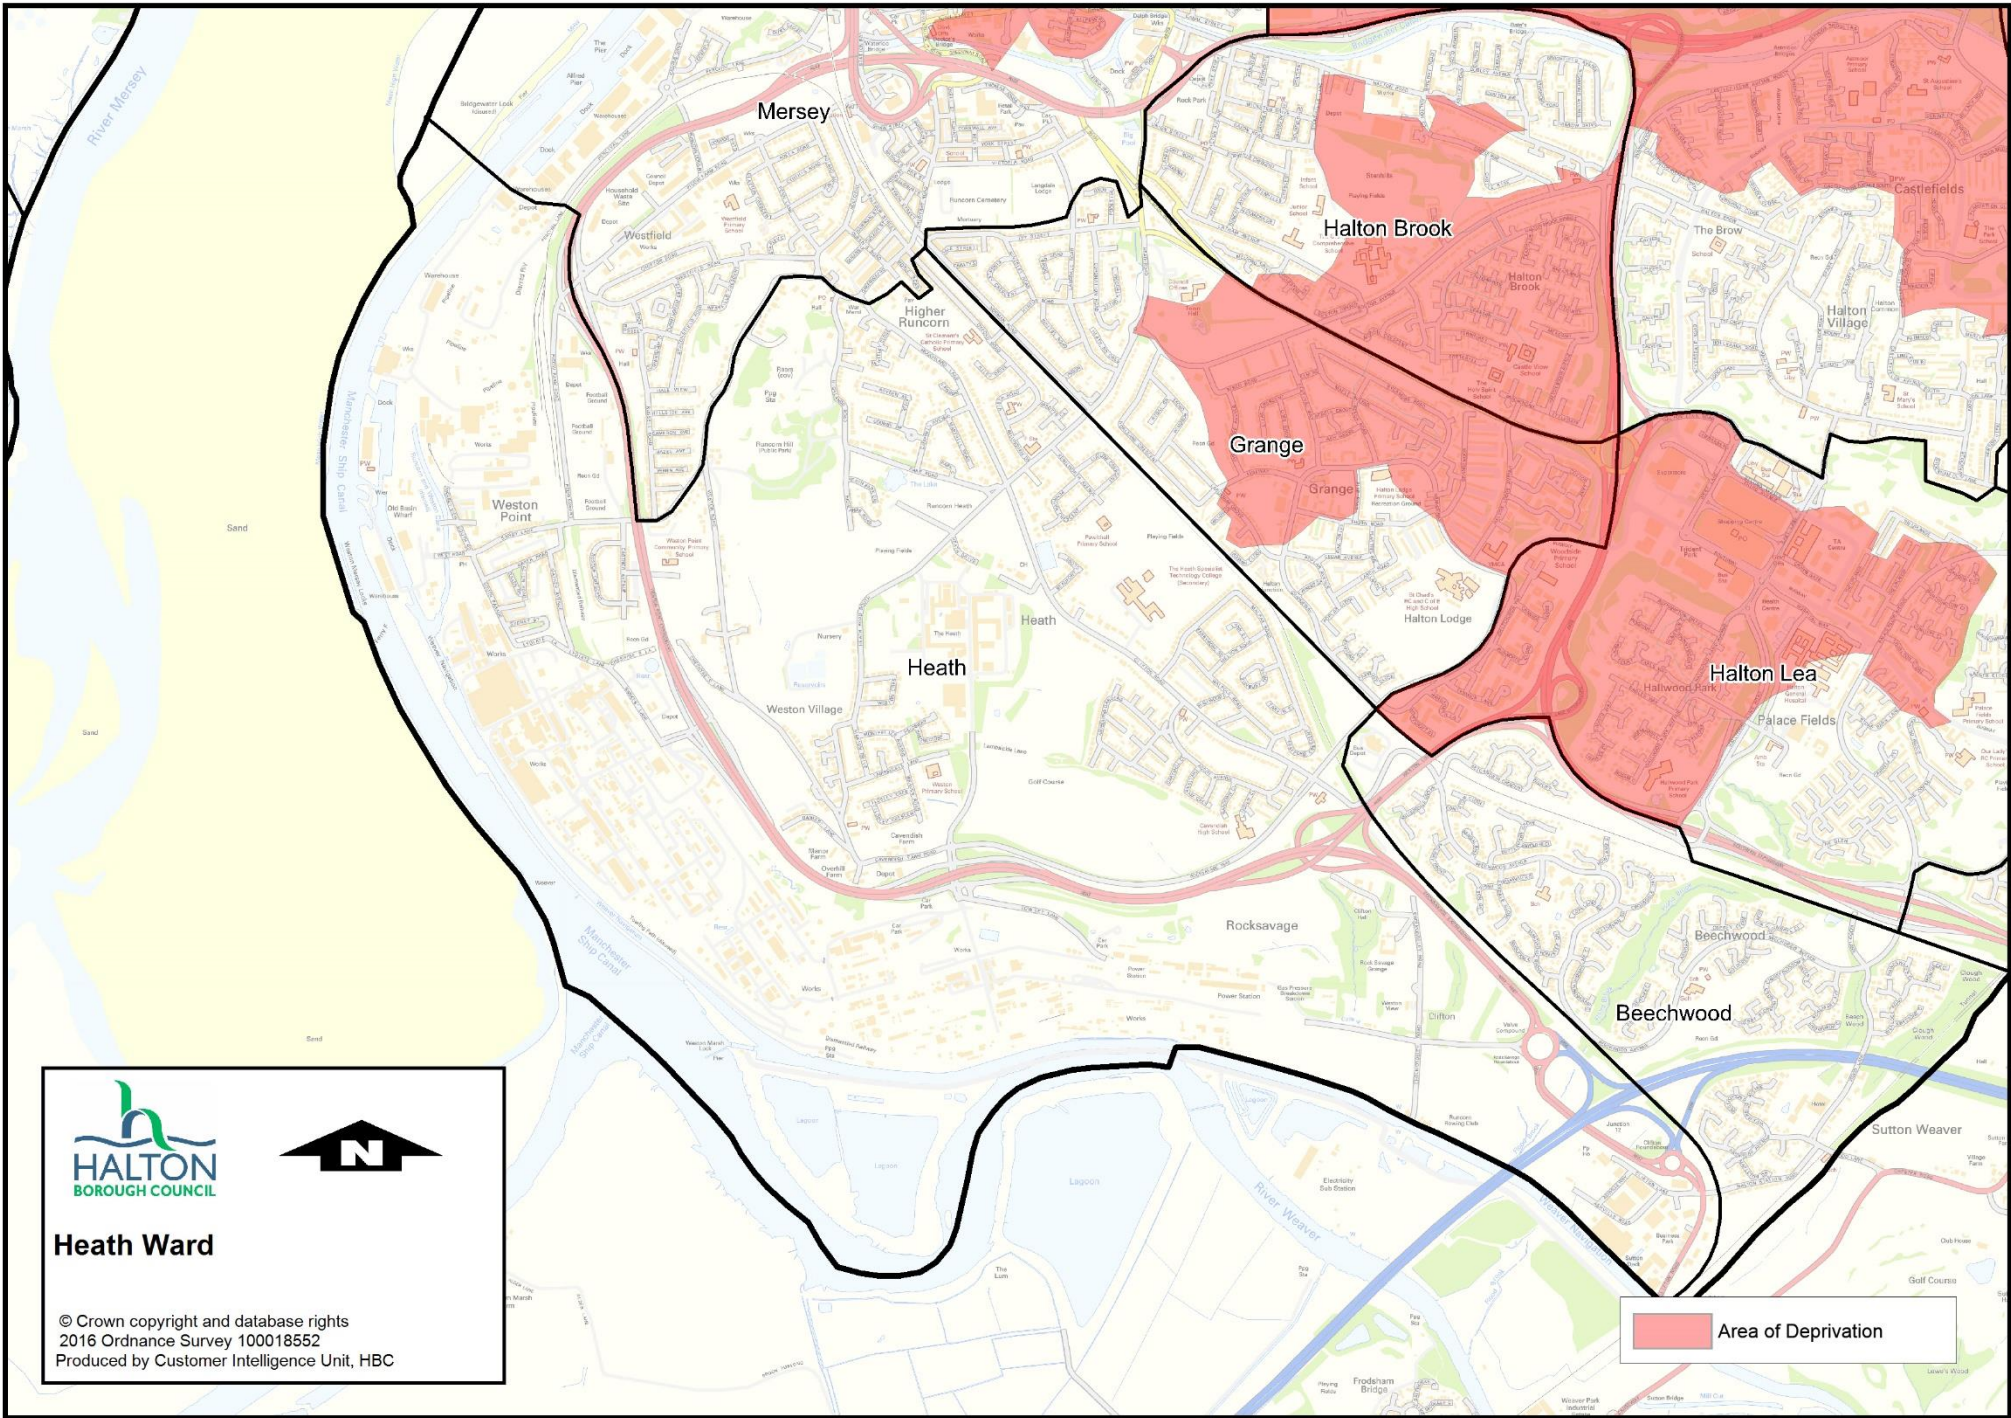

 rank out of 21 Halton wards. Ha=Halton. NW= North West. En= England

  
**HALTON**  
BOROUGH COUNCIL

**Heath Ward**

© Crown copyright and database rights  
2016 Ordnance Survey 100018552  
Produced by Customer Intelligence Unit, HBC

 Area of Deprivation