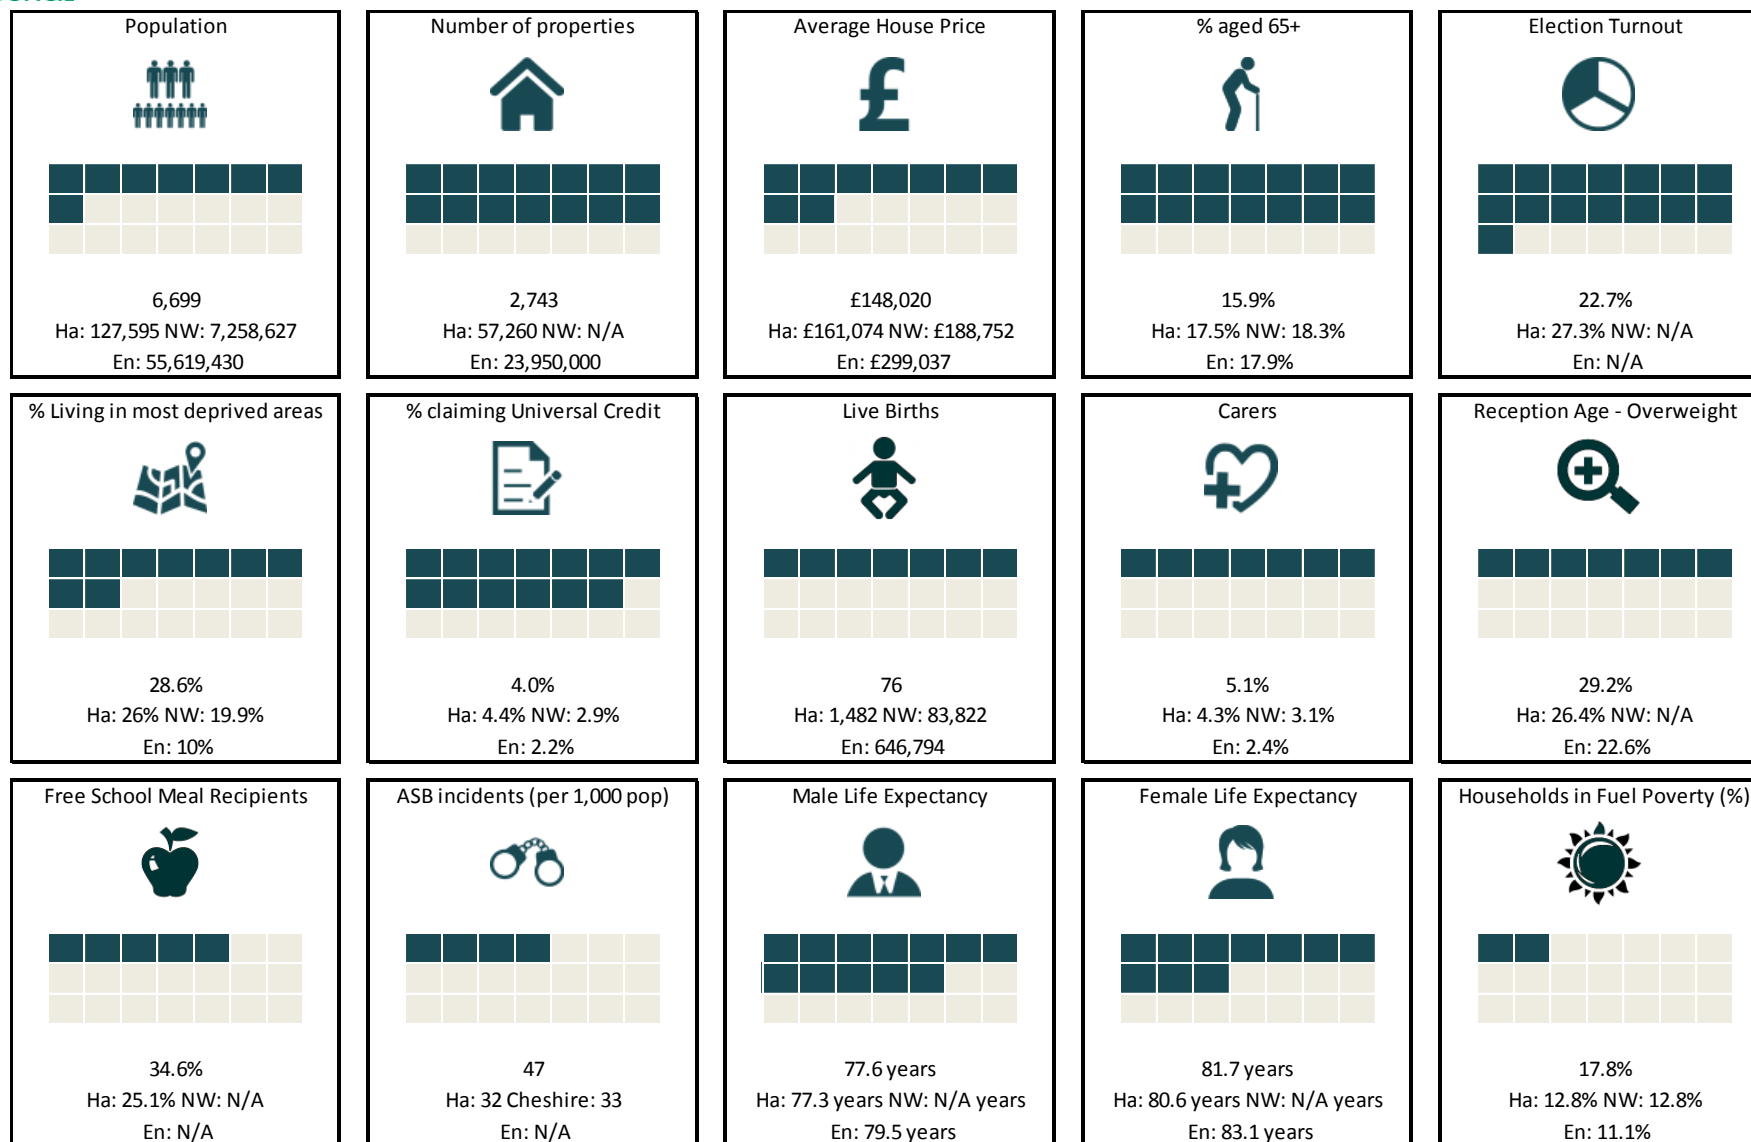

Kingsway Ward Profile

The Local Cllrs are:

- Councillor June.Roberts@halton.gov.uk
- Councillor Margaret.Horabin@halton.gov.uk
- Councillor Andrea.Wall@halton.gov.uk

rank out of 21 Halton wards. Ha=Halton. NW= North West. En= England

Kingsway Ward

© Crown copyright and database rights
2016 Ordnance Survey 100018552
Produced by Customer Intelligence Unit, HBC

Area of Deprivation