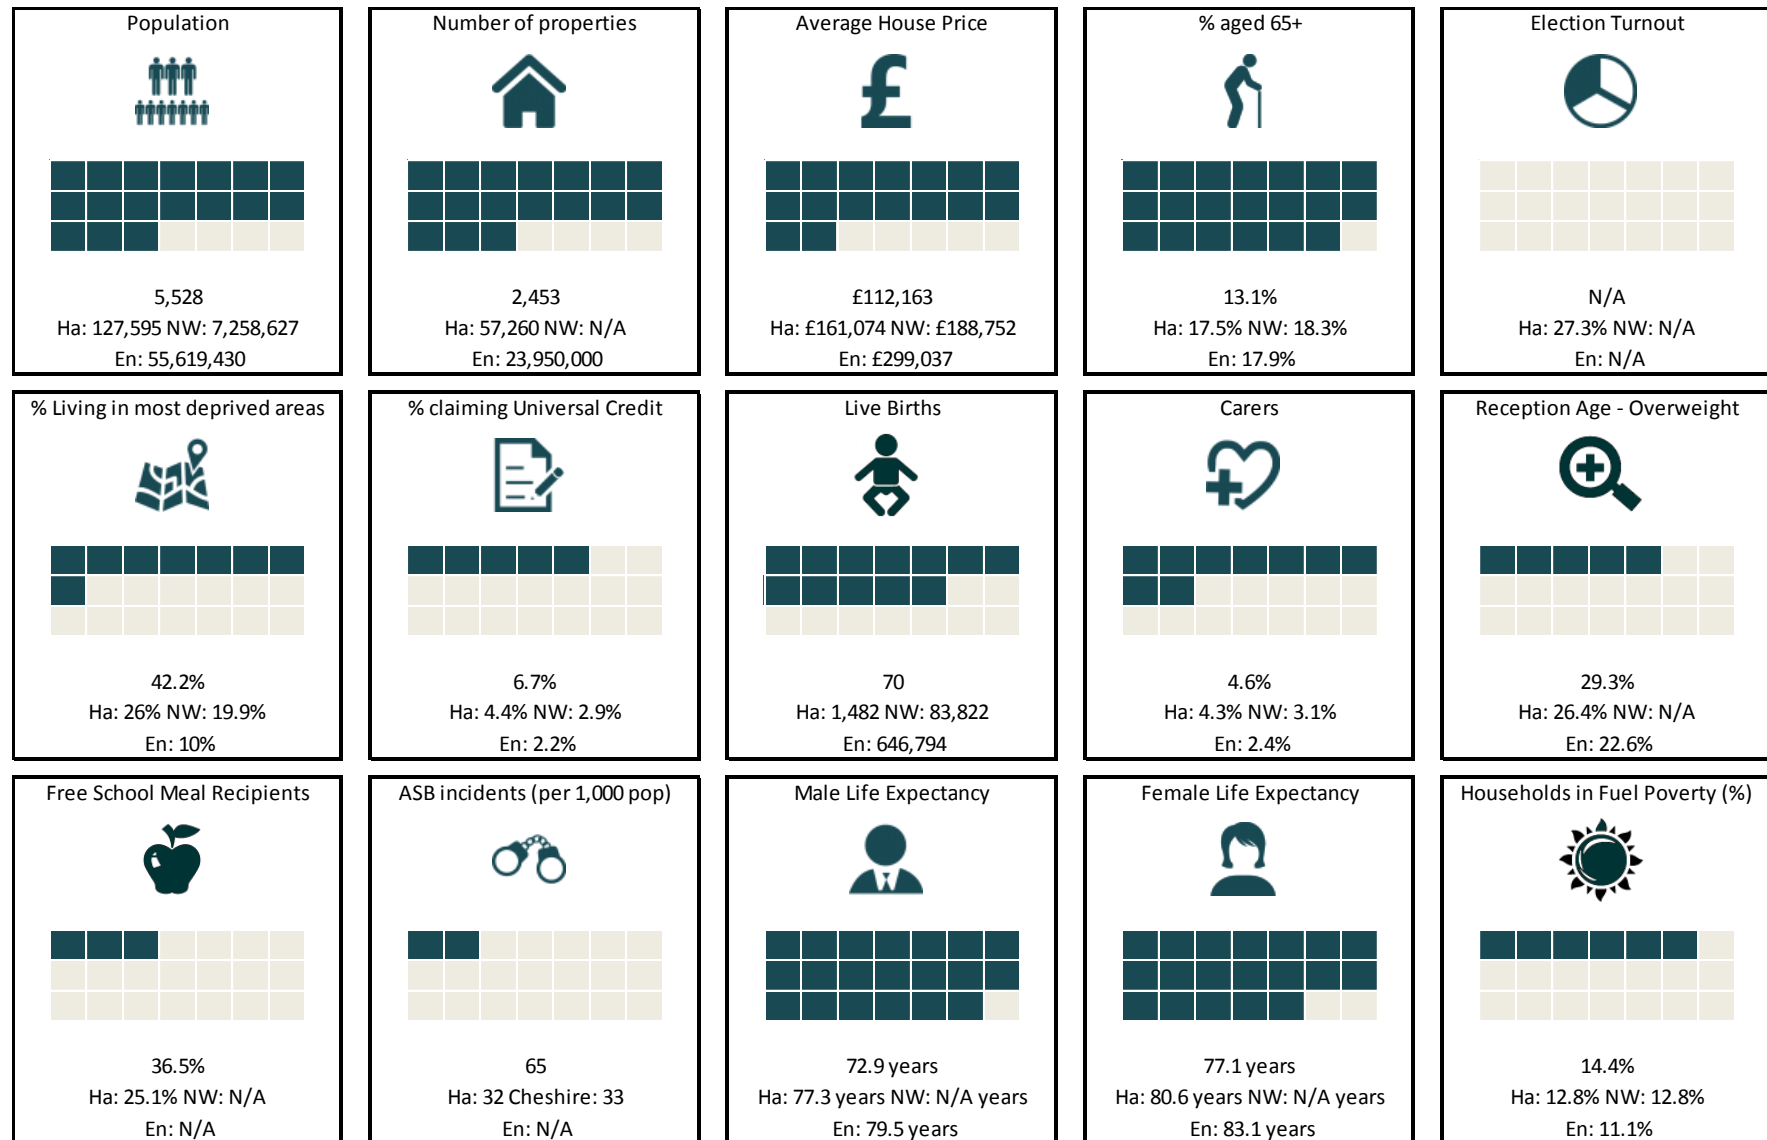

Riverside Ward Profile

The Local Cllrs are:

- Councillor Pamela.Wallace@halton.gov.uk
- Councillor Stan.Hill@halton.gov.uk

rank out of 21 Halton wards. Ha=Halton. NW= North West. En= England

Riverside Ward

© Crown copyright and database rights
 2016 Ordnance Survey 100018552
 Produced by Customer Intelligence Unit, HBC